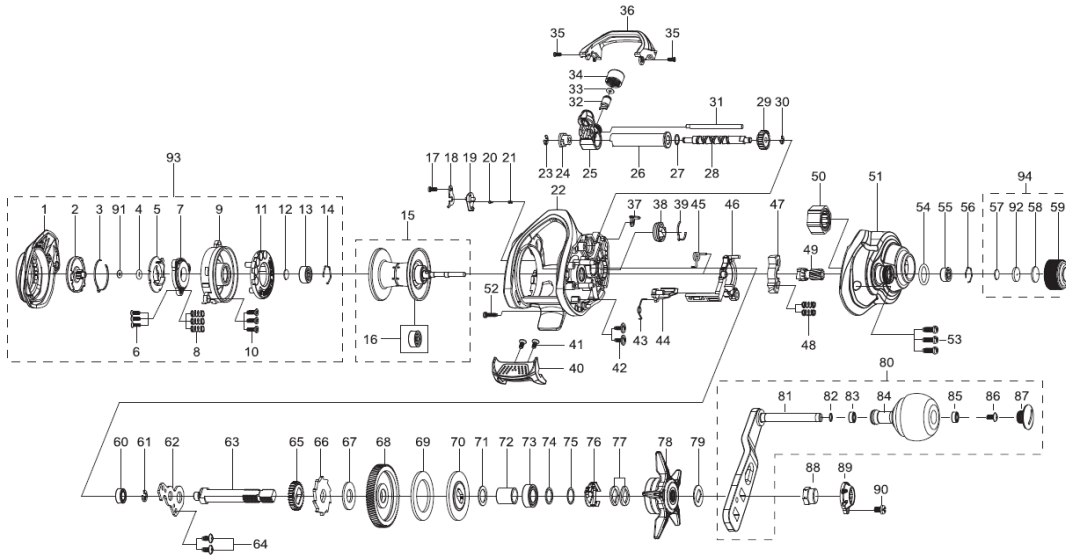

tailwalk

SEIRENIS 3M
100HG-PH/R

KEY NO	Parts Name	KEY NO	Parts Name	KEY NO	Parts Name
No.1	Palm Side Cover	No.33	Washer	No.65	Gear
No.2	Control Dial	No.34	Nut	No.66	Ratchet
No.3	Leaf Spring	No.35	Screw	No.67	Washer
No.4	O-Ring	No.36	Front Support	No.68	Drive Gear
No.5	Slide Cam-A	No.37	Line Stopper	No.69	Washer
No.6	Tap Screw	No.38	Line Memory Knob	No.70	Washer
No.7	Slide Cam	No.39	Click Spring	No.71	Washer
No.8	Coil Spring	No.40	Thumb Bar	No.72	Bush(Sleeve)
No.9	Spool Cover	No.41	Tap Screw	No.73	Ball Bearing
No.10	Tap Screw	No.42	Tap Screw	No.74	Washer
No.11	Magnet Holder ASSY	No.43	Spring	No.75	Washer
No.12	Washer	No.44	Kick Lever	No.76	Leaf Spring ASSY
No.13	Ball Bearing	No.45	Spring	No.77	Spring Washer
No.14	Ring	No.46	Clutch Cam	No.78	Star Drag
No.15	①Spool ASSY (1 BB)	No.47	Clutch	No.79	Washer
No.16	Ball Bearing	No.48	Coil Spring	No.80	②Handle ASSY
No.17	Tap Screw	No.49	Pinion	No.81	Handle Arm ASSY
No.18	Plate	No.50	O/Way Clutch ASSY	No.82	Washer
No.19	Lever	No.51	Gear Side Cover	No.83	Bush
No.20	Pin	No.52	Tap Screw	No.84	Handle Knob ASSY
No.21	Coil Spring	No.53	Tap Screw	No.85	Bush
No.22	Frame	No.54	O-Ring	No.86	Screw
No.23	Retainer	No.55	Bearing	No.87	Handle Knob Cap
No.24	Bush	No.56	Ring	No.88	Nut
No.25	Level Wind ASSY	No.57	Washer	No.89	Handle Nut Cap
No.26	Pipe	No.58	Washer	No.90	Screw
No.27	Washer	No.59	Mechanical Knob	No.91	Washer
No.28	Worm Shaft	No.60	Ball Bearing	No.92	Collar
No.29	Worm Pinion	No.61	Retainer	No.93	③Palm Side Cover Unit
No.30	Retainer	No.62	Bearing Plate	No.94	④Mechanical Knob ASSY
No.31	Pillar	No.63	Gear Metal		
No.32	Level Wind Pin	No.64	Screw