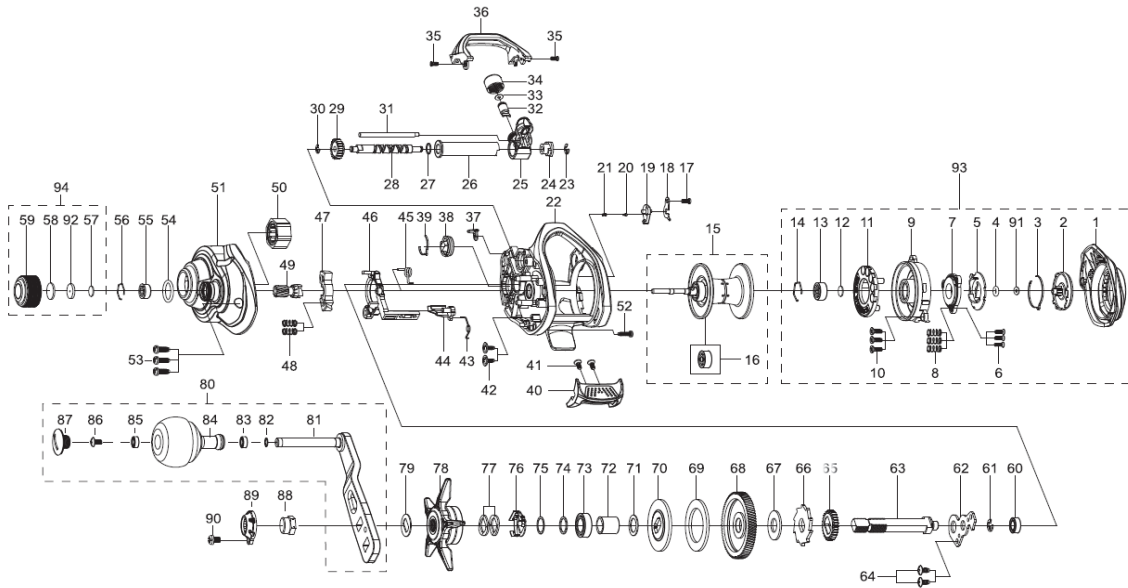

KEY NO	Parts Name	KEY NO	Parts Name	KEY NO	Parts Name
No.1	Palm Side Cover	No.33	Washer	No.65	Gear
No.2	Control Dial	No.34	Nut	No.66	Ratchet
No.3	Leaf Spring	No.35	Screw	No.67	Washer
No.4	O-Ring	No.36	Front Support	No.68	Drive Gear
No.5	Slide Cam-A	No.37	Line Stopper	No.69	Washer
No.6	Tap Screw	No.38	Line Memory Knob	No.70	Washer
No.7	Slide Cam	No.39	Click Spring	No.71	Washer
No.8	Coil Spring	No.40	Thumb Bar	No.72	Bush(Sleeve)
No.9	Spool Cover	No.41	Tap Screw	No.73	Ball Bearing
No.10	Tap Screw	No.42	Tap Screw	No.74	Washer
No.11	Magnet Holder ASSY	No.43	Spring	No.75	Washer
No.12	Washer	No.44	Kick Lever	No.76	Leaf Spring ASSY
No.13	Ball Bearing	No.45	Spring	No.77	Spring Washer
No.14	Ring	No.46	Clutch Cam	No.78	Star Drag
No.15	①Spool ASSY (1 BB)	No.47	Clutch	No.79	Washer
No.16	Ball Bearing	No.48	Coil Spring	No.80	②Handle ASSY
No.17	Tap Screw	No.49	Pinion	No.81	Handle Arm ASSY
No.18	Plate	No.50	O/Way Clutch ASSY	No.82	Washer
No.19	Lever	No.51	Gear Side Cover	No.83	Bush
No.20	Pin	No.52	Tap Screw	No.84	Handle Knob ASSY
No.21	Coil Spring	No.53	Tap Screw	No.85	Bush
No.22	Frame	No.54	O-Ring	No.86	Screw
No.23	Retainer	No.55	Bearing	No.87	Handle Knob Cap
No.24	Bush	No.56	Ring	No.88	Nut
No.25	Level Wind ASSY	No.57	Washer	No.89	Handle Nut Cap
No.26	Pipe	No.58	Washer	No.90	Screw
No.27	Washer	No.59	Mechanical Knob	No.91	Washer
No.28	Worm Shaft	No.60	Ball Bearing	No.92	Collar
No.29	Worm Pinion	No.61	Retainer	No.93	③Palm Side Cover Unit
No.30	Retainer	No.62	Bearing Plate	No.94	④Mechanical Knob ASSY
No.31	Pillar	No.63	Gear Metal		
No.32	Level Wind Pin	No.64	Screw		