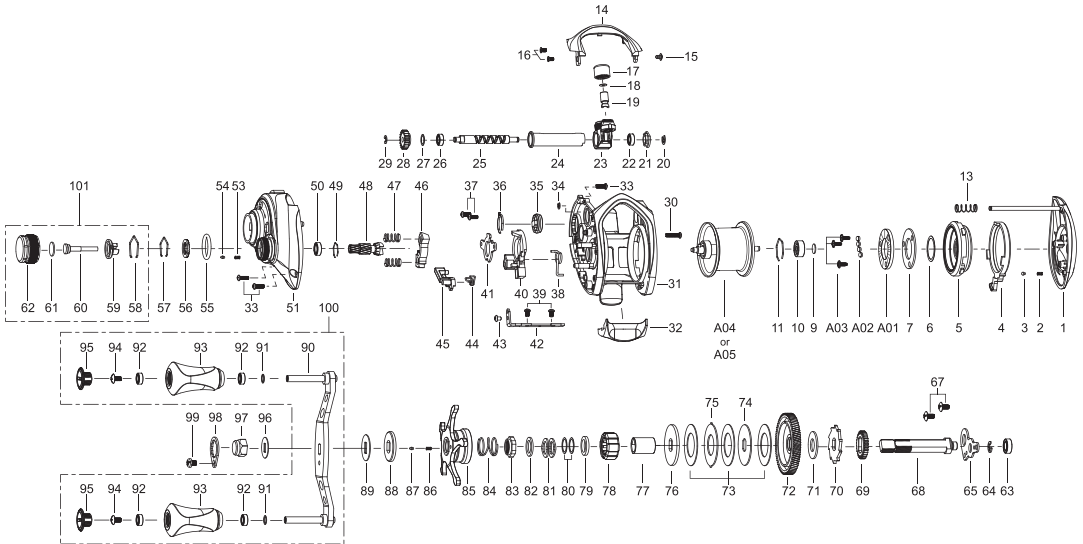

Key No.	Part No.	Part Name
1	5K360109	PALM SIDE COVER
2	5K274701	COIL SPRING
3	6K979701	PIN
4	5K360201	LOCK LEVER
5	5K356502	SPOOL COVER ASSEMBLY
6	63759703	WASHER
7	5K254401	PLATE
9	6K164605	WASHER
10	6K474507	BALL BEARING
11	6K468301	RING
13	5K355101	COIL SPRING
14	5K359703	FRONT SUPPORT
15	6K797204	SCREW
16	6K314101	SCREW
17	6K704403	NUT
18	6K148801	WASHER
19	6K256501	LEVEL WIND PIN
20	63205901	RETAINER
21	5K028501	BUSH
22	6K626404	BALL BEARING
23	5K353501	LEVEL WIND ASSEMBLY
24	5K332501	PIPE
25	5K093201	WORM SHAFT
26	6K626404	BALL BEARING
27	6K161806	WASHER
28	6K469301	WORM PINION
29	6B339801	RETAINER
30	6K961807	SCREW
31	5K359508	FRAME ASSEMBLY
32	5K353701	THUMB BAR
33	6K961808	SCREW
34	6B864101	RETAINER
35	5K359704	LINE MEMORY KNOB
36	5K378101	CLICK SPRING
37	6K961801	SCREW
38	5K138401	SPRING
39	5K047003	TAP SCREW
40	5K359101	CLUTCH CAM
41	5K251501	CAM PLATE
42	5K331201	CLUTCH LINK
43	5K047001	TAP SCREW
44	5K133301	SPRING
45	5K359201	KICK LEVER
46	5K133401	CLUTCH
47	5K382101	COIL SPRING
48	5K243802	PINION
49	6K170701	RING
50	6K304004	BALL BEARING
51	5K359812	GEAR SIDE COVER ASSEMBLY
53	5K201601	COIL SPRING

Key No.	Part No.	Part Name
54	5K201501	CLICK PIN
55	6K904901	O-RING
56	5K201401	CLICK PLATE
57	6K394501	RETAINER
58	5K201301	RING
59	5K201201	CONTROL PLATE
60	5K383002	TENSION SHAFT
61	6K709201	WASHER
62	5K354503	TENSION KNOB
63	6K170604	BALL BEARING
64	63201402	RETAINER
65	5K353902	BEARING PLATE
67	6K398604	SCREW
68	5K357502	GEAR METAL
69	6K258101	GEAR
70	6K893603	RATCHET
71	5K027101	WASHER
72	5K274906	DRIVE GEAR
73	5K094003	WASHER-L
74	6K943101	WASHER-D
75	5K384001	WASHER-A
76	6K943105	WASHER-D
77	6K896723	SLEEVE
78	5K073302	ONE WAY CLUTCH
79	6K882404	COLLAR
80	6K177301	WASHER
81	5K027201	SPRING WASHER
82	6K193601	WASHER
83	5K252102	DRAG NUT
84	5K252201	COIL SPRING
85	5K357603	STAR DRAG ASSEMBLY
86	5K274701	COIL SPRING
87	5K201501	CLICK PIN
88	5K359301	CLICK PLATE
89	5K232001	WASHER
90	5K383201	HANDLE ARM ASSEMBLY
91	5K129201	WASHER
92	6K626404	BALL BEARING
93	5K358203	HANDLE KNOB ASSEMBLY
94	63511816	SCREW
95	5K148842	HANDLE KNOB CAP
96	5K261001	WASHER
97	5K231907	NUT
98	5K005040	RETAINER
99	63520407	SCREW
100	5K383101	HANDLE ASSEMBLY
101	5K403301	TENSION KNOB ASSEMBLY
A01	-----	BRAKE DISC ※
A02	-----	MAGNET
A03	-----	SCREW ※
A04	-----	CUSTOM SPOOL(AC-F8 model) ※
A05	-----	CUSTOM SPOOL(AC-F12 model) ※

※ .....Not available for order.