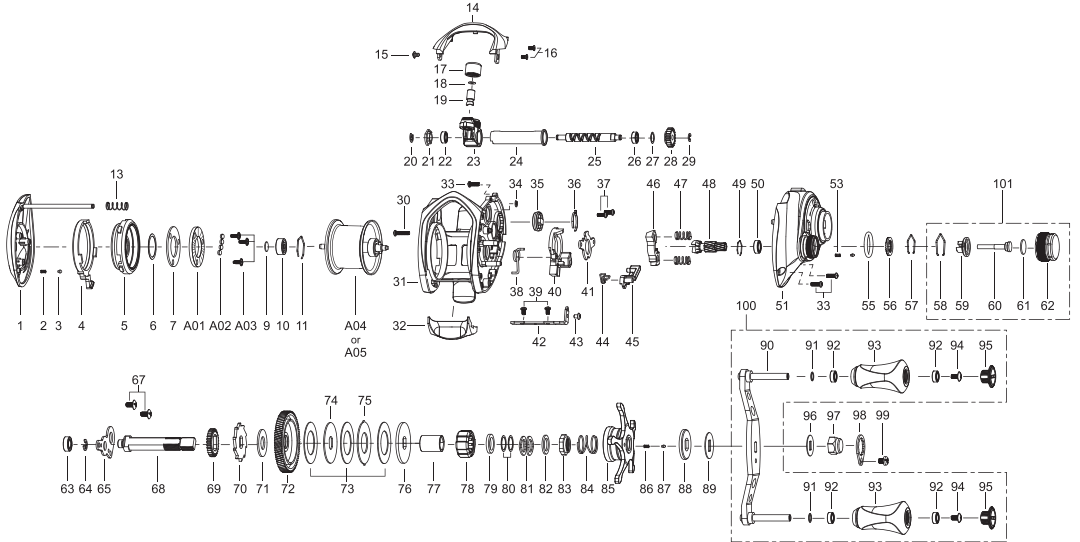

tailwalk

FULL RANGE Avail CUSTOM 81R

Key No.	Part No.	Part Name
1	5K356203	PALM SIDE COVER
2	5K274701	COIL SPRING
3	6K979701	PIN
4	5K356401	LOCK LEVER
5	5K356502	SPOOL COVER ASSEMBLY
6	63759703	WASHER
7	5K254401	PLATE
9	6K164605	WASHER
10	6K474507	BALL BEARING
11	6K468301	RING
13	5K355101	COIL SPRING
14	5K354003	FRONT SUPPORT
15	6K797204	SCREW
16	6K314101	SCREW
17	6K704403	NUT
18	6K148801	WASHER
19	6K256501	LEVEL WIND PIN
20	63205901	RETAINER
21	5K028501	BUSH
22	6K626404	BALL BEARING
23	5K353501	LEVEL WIND ASSEMBLY
24	5K332501	PIPE
25	5K093201	WORM SHAFT
26	6K626404	BALL BEARING
27	6K161803	WASHER
28	6K469301	WORM PINION
29	6B339801	RETAINER
30	6K961807	SCREW
31	5K353103	FRAME ASSEMBLY
32	5K353701	THUMB BAR
33	6K961808	SCREW
34	6B964101	RETAINER
35	5K356704	LINE MEMORY KNOB
36	5K378101	CLICK SPRING
37	6K961801	SCREW
38	5K093401	SPRING
39	5K047003	TAP SCREW
40	5K358901	CLUTCH CAM
41	5K251501	CAM PLATE
42	5K320501	CLUTCH LINK
43	5K047001	TAP SCREW
44	5K086701	SPRING
45	5K359001	KICK LEVER
46	5K093701	CLUTCH
47	5K382101	COIL SPRING
48	5K243801	PINION
49	6K170701	RING
50	6K304004	BALL BEARING
51	5K354103	GEAR SIDE COVER ASSEMBLY
53	5K201601	COIL SPRING