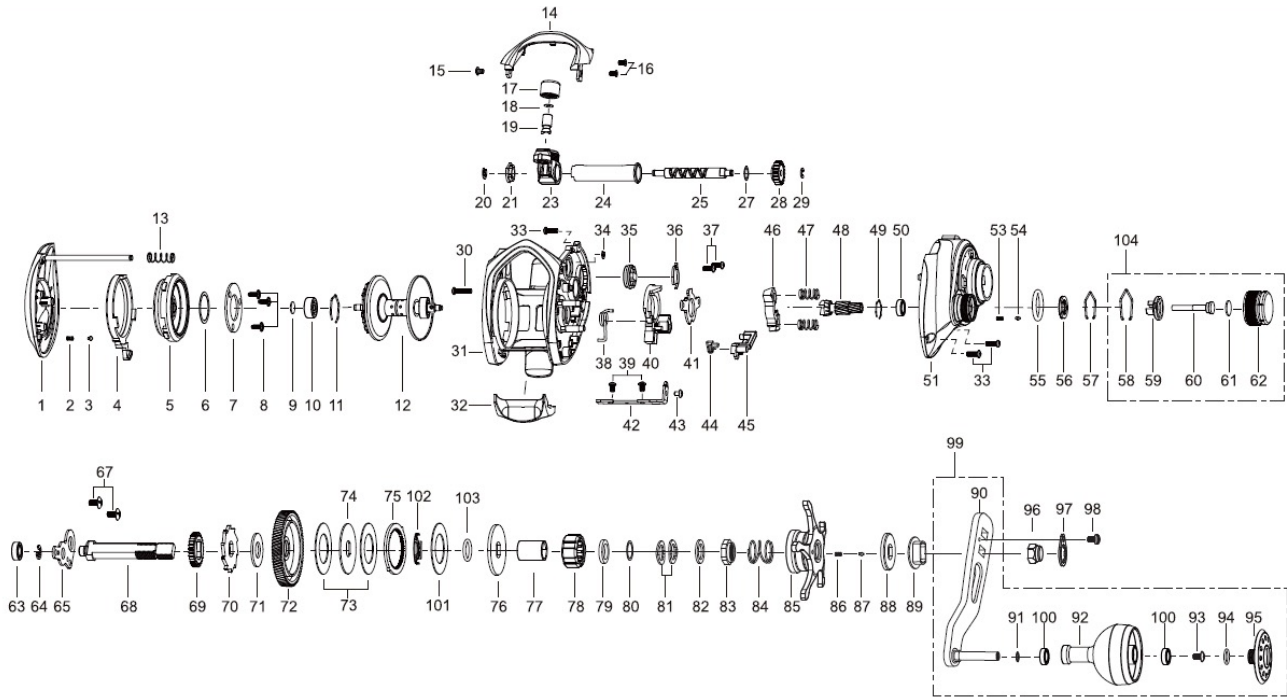

KEY NO	PARTS NAME
No.1	Palm Side Cover
No.2	Coil Spring
No.3	Pin
No.4	Lock Lever
No.5	Spool Cover ASSY
No.6	Washer
No.7	Plate
No.8	Tap Screw
No.9	Washer
No.10	Ball Bearing
No.11	Ring
No.12	Spool ASSY
No.13	Coil Spring
No.14	Front Support
No.15	Screw
No.16	Screw
No.17	Nut
No.18	Washer
No.19	Level Wind Pin
No.20	Retainer
No.21	Bush
No.22	
No.23	Level Wind ASSY
No.24	Pipe
No.25	Worm Shaft
No.26	
No.27	Washer
No.28	Worm Pinion
No.29	Retainer
No.30	Screw
No.31	Frame ASSY
No.32	Thumb Bar
No.33	Screw
No.34	Retainer
No.35	Line Memory Knob

KEY NO	PARTS NAME
No.36	Click Spring
No.37	Screw
No.38	Spring
No.39	Tap Screw
No.40	Clutch Cam
No.41	Cam Plate
No.42	Clutch Link
No.43	Tap Screw
No.44	Spring
No.45	Kick Lever
No.46	Clutch
No.47	Coil Spring
No.48	Pinion
No.49	Ring
No.50	Ball Bearing
No.51	Gear Side Cover ASSY
No.52	
No.53	Coil Spring
No.54	Click Pin
No.55	O-Ring
No.56	Click Plate
No.57	Retainer
No.58	Ring
No.59	Control Plate
No.60	Tension Shaft
No.61	Washer
No.62	Tension Knob
No.63	Ball Bearing
No.64	Retainer
No.65	Bearing Plate
No.66	
No.67	Screw
No.68	Gear Metal
No.69	Gear
No.70	Ratchet

KEY NO	PARTS NAME
No.71	Washer
No.72	Drive Gear
No.73	Washer-L
No.74	Washer-D
No.75	Washer-A
No.76	Washer-D
No.77	Sleeve
No.78	One Way Clutch
No.79	Collar
No.80	Washer
No.81	Spring Washer
No.82	Du Washer
No.83	Drag Nut
No.84	Coil Spring
No.85	Star Drag ASSY
No.86	Coil Spring
No.87	Click Pin
No.88	Click Plate
No.89	Apaptor
No.90	Handle Arm ASSY
No.91	Washer
No.92	Handle Knob-A
No.93	Screw
No.94	O-Ring
No.95	Handle Knob-B
No.96	Nut
No.97	Retainerretainer
No.98	Screw
No.99	Handle ASSY
No.100	Bush
No.101	Washer-L
No.102	Click Holder ASSY
No.103	O-Ring
No.104	Tension Knob ASSY
①	P/Side Cover ASSY