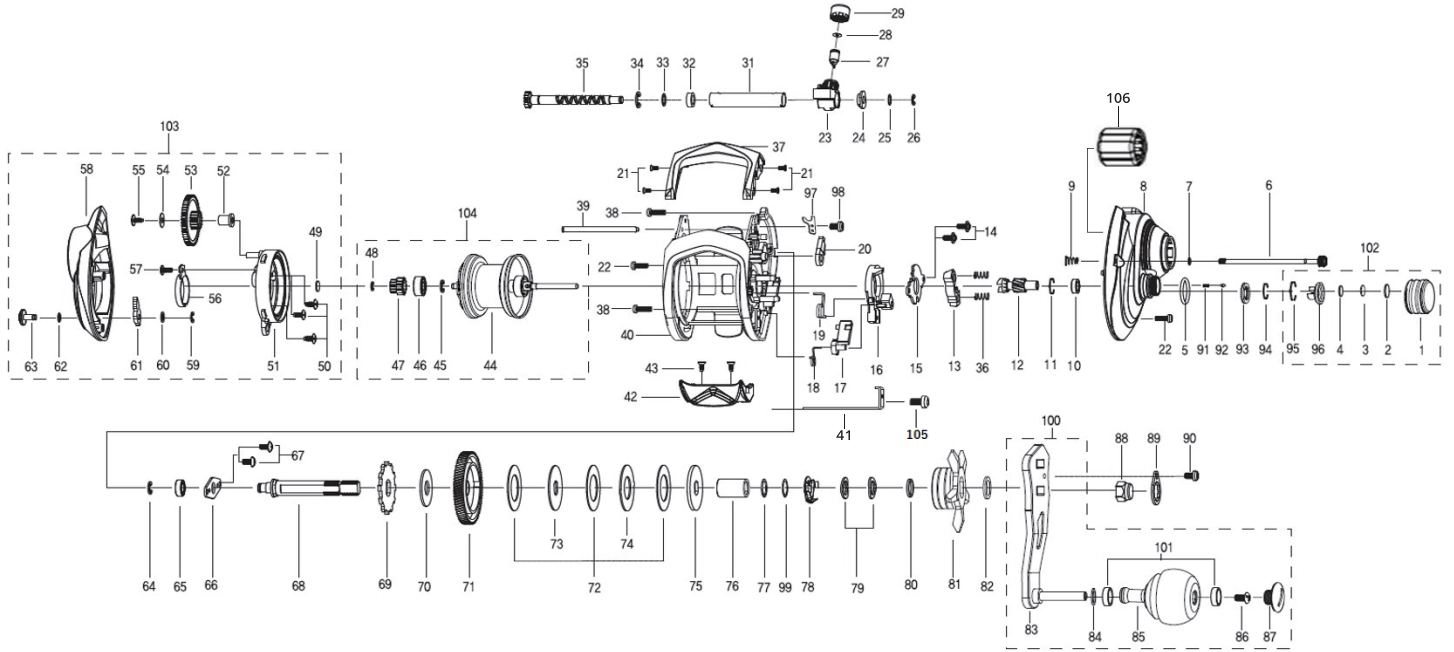

KEY NO	PARTS NAME
No.1	Tension Knob
No.2	Washer
No.3	Washer
No.4	Washer
No.5	O-Ring
No.6	Thumb Screw
No.7	Washer
No.8	Gear Side Cover ASSY(O/W Clutch)
No.9	Coil Spring
No.10	Ball Bearing
No.11	Ring
No.12	Pinion
No.13	Clutch
No.14	Screw
No.15	Cam Plat
No.16	Clutch Cam
No.17	Kick Lever
No.18	Spring
No.19	Spring
No.20	Stopper ASSY
No.21	Screw
No.22	Screw
No.23	Level Wind ASSY
No.24	Bush
No.25	Washer
No.26	Retainer
No.27	Level Wind Pin
No.28	Washer
No.29	Level Wind Nut
No.30	
No.31	Pipe
No.32	Bush
No.33	Washer
No.34	Retainer
No.35	Worm Shaft ASSY

KEY NO	PARTS NAME
No.36	Coil Spring
No.37	Front Support
No.38	Screw
No.39	Pillar
No.40	Frame ASSY
No.41	Clutch Link
No.42	Thumb Bar
No.43	Tap Screw
No.44	Spool Unit
No.45	Retainer
No.46	Ball Bearing
No.47	Spool Pinion
No.48	Retainer
No.49	Washer
No.50	Screw
No.51	Spool Cover ASSY
No.52	Collar
No.53	Gear
No.54	Washer
No.55	Tap Screw
No.56	Click Leaf Spring
No.57	Screw
No.58	Palm Side Cover
No.59	Retainer
No.60	Washer
No.61	Click Claw
No.62	Washer
No.63	Click Lever
No.64	Retainer
No.65	Ball Bearing
No.66	Bearing Plate
No.67	Screw
No.68	Gear Metal
No.69	Ratchet
No.70	Washer

KEY NO	PARTS NAME
No.1	Tension Knob
No.2	Washer
No.3	Washer
No.4	Washer
No.5	O-Ring
No.6	Thumb Screw
No.7	Washer
No.8	Gear Side Cover ASSY (O/W Clutch)
No.9	Coil Spring
No.10	Ball Bearing
No.11	Ring
No.12	Pinion
No.13	Clutch
No.14	Screw
No.15	Cam Plat
No.16	Clutch Cam
No.17	Kick Lever
No.18	Spring
No.19	Spring
No.20	Stopper ASSY
No.21	Screw
No.22	Screw
No.23	Level Wind ASSY
No.24	Bush
No.25	Washer
No.26	Retainer
No.27	Level Wind Pin
No.28	Washer
No.29	Level Wind Nut
No.30	
No.31	Pipe
No.32	Bush
No.33	Washer
No.34	Retainer
No.35	Worm Shaft ASSY