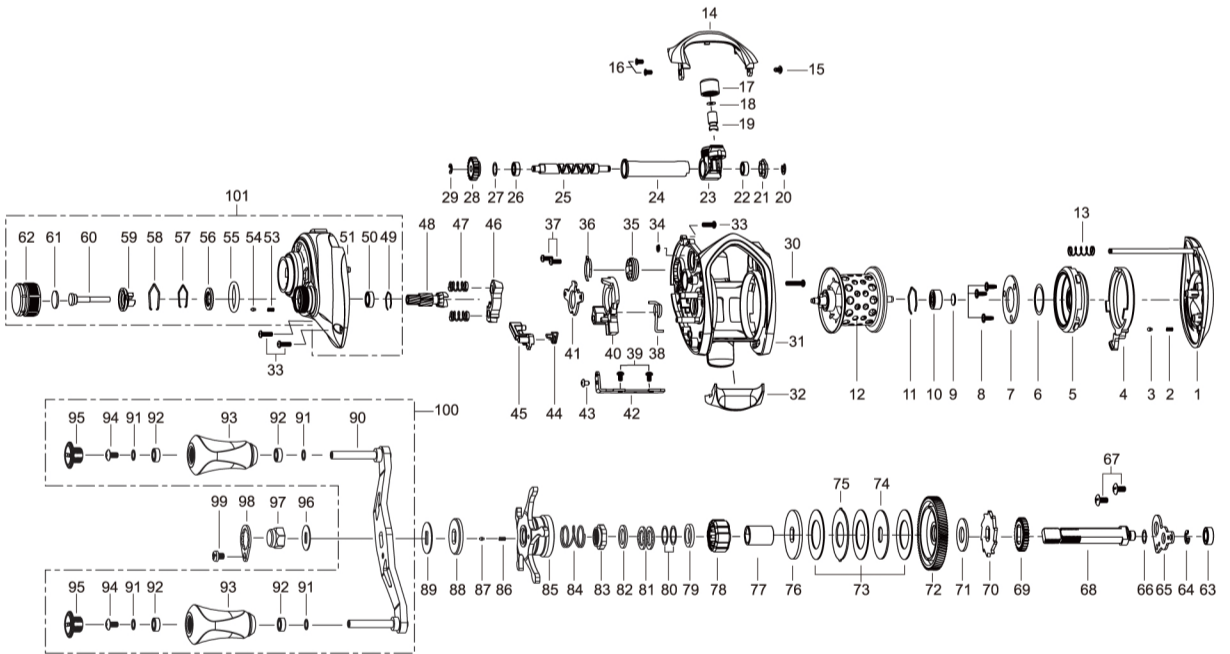

Key No.	Part No.	Part Name
1	5K360114	PALM SIDE COVER
2	5K274701	COIL SPRING
3	6K979701	PIN
4	5K360201	LOCK LEVER
5	5K356504	SPOOL COVER ASSEMBLY
6	63759703	WASHER
7	5K254401	PLATE
8	5K047003	TAP SCREW
9	6K164605	WASHER
10	6K474507	BALL BEARING
11	6K468301	RING
12	5K399201	SPOOL ASSEMBLY(1 BALL BEARING)
13	5K355101	COIL SPRING
14	5K359704	FRONT SUPPORT
15	6K797204	SCREW
16	6K314101	SCREW
17	6K704403	NUT
18	6K148801	WASHER
19	6K256501	LEVEL WIND PIN
20	63205901	RETAINER
21	5K028501	BUSH
22	6K626404	BALL BEARING
23	5K353501	LEVEL WIND ASSEMBLY
24	5K332501	PIPE
25	5K093201	WORM SHAFT
26	6K626404	BALL BEARING
27	6K161806	WASHER
28	6K469301	WORM PINION
29	6B339801	RETAINER
30	6K961807	SCREW
31	5K359508	FRAME ASSEMBLY
32	5K353701	THUMB BAR
33	6K961808	SCREW
34	6B864101	RETAINER
35	5K356711	LINE MEMORY KNOB
36	5K378101	CLICK SPRING
37	6K961801	SCREW
38	5K138401	SPRING
39	5K047003	TAP SCREW
40	5K359101	CLUTCH CAM
41	5K251501	CAM PLATE
42	5K331201	CLUTCH LINK
43	5K047001	TAP SCREW
44	5K133301	SPRING
45	5K359201	KICK LEVER
46	5K133401	CLUTCH
47	5K382101	COIL SPRING
48	5K243802	PINION
49	6K170701	RING
50	6K304004	BALL BEARING

Key No.	Part No.	Part Name
51	5K359812	GEAR SIDE COVER ASSEMBLY
53	5K201601	COIL SPRING
54	5K201501	CLICK PIN
55	6K904901	O-RING
56	5K201401	CLICK PLATE
57	6K394501	RETAINER
58	5K201301	RING
59	5K201201	CONTROL PLATE
60	5K383002	TENSION SHAFT
61	6K709201	WASHER
62	5K354503	TENSION KNOB
63	6K170604	BALL BEARING
64	63201402	RETAINER
65	5K353902	BEARING PLATE
66	6E096503	WASHER
67	6K398604	SCREW
68	5K357502	GEAR METAL
69	6K258101	GEAR
70	6K893603	RATCHET
71	5K027101	WASHER
72	5K274906	DRIVE GEAR
73	5K094003	WASHER-L
74	6K943101	WASHER-D
75	5K384001	WASHER-A
76	6K943105	WASHER-D
77	6K896723	SLEEVE
78	5K073302	ONE WAY CLUTCH
79	6K882404	COLLAR
80	6K177301	WASHER
81	5K027201	SPRING WASHER
82	6K193601	WASHER
83	5K252102	DRAG NUT
84	5K252201	COIL SPRING
85	5K357603	STAR DRAG ASSEMBLY
86	5K274701	COIL SPRING
87	5K201501	CLICK PIN
88	5K359301	CLICK PLATE
89	5K232001	WASHER
90	5K400701	HANDLE ARM ASSEMBLY
91	5K129201	WASHER
92	6K626404	BALL BEARING
93	5K358203	HANDLE KNOB ASSEMBLY
94	63511816	SCREW
95	5K148842	HANDLE KNOB CAP
96	5K261001	WASHER
97	5K231907	NUT
98	5K005040	RETAINER
99	63520407	SCREW
100	5K400601	HANDLE ASSEMBLY
101	6KZ64112	GEAR SIDE COVER UNIT

※ワッシャーは調整、その他の理由により製造上の調整部品であるため個体差がございます。装着の有無ならびに厚さ、枚数の違いがあることを予めご了承ください。
※調整、その他の理由により、分解図や部品表が製品と一致しない場合がございます。また、部品内容について変更する場合がございますので、予めご了承ください。