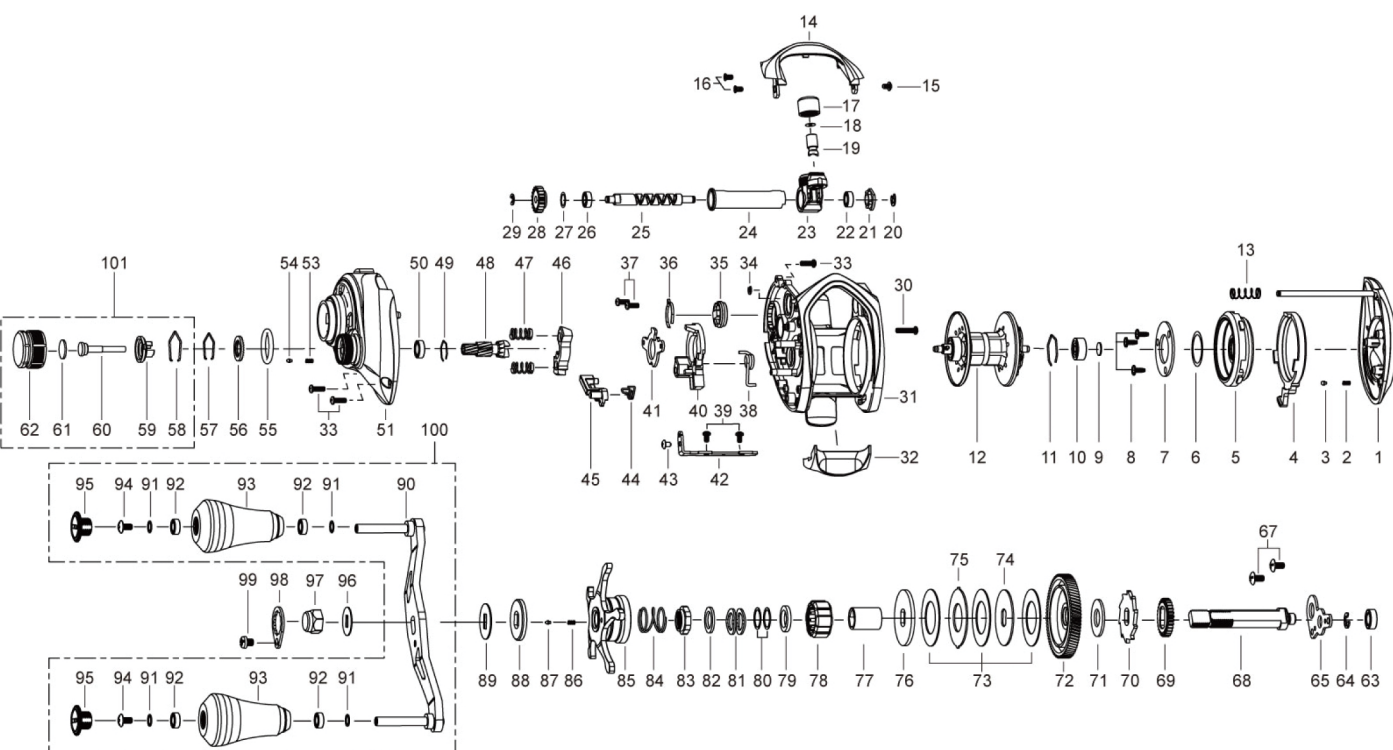

Key No.	Part No.	Part Name
1	5K360109	PALM SIDE COVER
2	5K274701	COIL SPRING
3	6K979701	PIN
4	5K360201	LOCK LEVER
5	5K356504	SPOOL COVER ASSEMBLY
6	63759703	WASHER
7	5K254401	PLATE
8	5K047003	TAP SCREW
9	6K164605	WASHER
10	6K474507	BALL BEARING
11	6K468301	RING
12	5K383401	SPOOL ASSEMBLY(1 BALL BEARING)
13	5K355101	COIL SPRING
14	5K359703	FRONT SUPPORT
15	6K797204	SCREW
16	6K314101	SCREW
17	6K704403	NUT
18	6K148801	WASHER
19	6K256501	LEVEL WIND PIN
20	63205901	RETAINER
21	5K028501	BUSH
22	6K626404	BALL BEARING
23	5K353501	LEVEL WIND ASSEMBLY
24	5K332501	PIPE
25	5K093201	WORM SHAFT
26	6K626404	BALL BEARING
27	6K161806	WASHER
28	6K469301	WORM PINION
29	6B339801	RETAINER
30	6K961807	SCREW
31	5K359508	FRAME ASSEMBLY
32	5K353701	THUMB BAR
33	6K961808	SCREW
34	6B864101	RETAINER
35	5K356704	LINE MEMORY KNOB
36	5K378101	CLICK SPRING
37	6K961801	SCREW
38	5K138401	SPRING
39	5K047003	TAP SCREW
40	5K359101	CLUTCH CAM
41	5K251501	CAM PLATE
42	5K331201	CLUTCH LINK
43	5K047001	TAP SCREW
44	5K133301	SPRING
45	5K359201	KICK LEVER
46	5K133401	CLUTCH
47	5K382101	COIL SPRING
48	5K130902	PINION
49	6K170701	RING
50	6K304004	BALL BEARING

Key No.	Part No.	Part Name
51	5K359812	GEAR SIDE COVER ASSEMBLY
53	5K201601	COIL SPRING
54	5K201501	CLICK PIN
55	6K904901	O-RING
56	5K201401	CLICK PLATE
57	6K394501	RETAINER
58	5K201301	RING
59	5K201201	CONTROL PLATE
60	5K383002	TENSION SHAFT
61	6K709201	WASHER
62	5K354503	TENSION KNOB
63	6K170604	BALL BEARING
64	63201402	RETAINER
65	5K353902	BEARING PLATE
67	6K398604	SCREW
68	5K357502	GEAR METAL
69	6K258101	GEAR
70	6K893603	RATCHET
71	5K027101	WASHER
72	5K189306	DRIVE GEAR
73	5K094003	WASHER-L
74	6K943101	WASHER-D
75	5K384001	WASHER-A
76	6K943105	WASHER-D
77	6K896723	SLEEVE
78	5K073302	ONE WAY CLUTCH
79	6K882404	COLLAR
80	6K177301	WASHER
81	5K027201	SPRING WASHER
82	6K193601	WASHER
83	5K252102	DRAG NUT
84	5K252201	COIL SPRING
85	5K357603	STAR DRAG ASSEMBLY
86	5K274701	COIL SPRING
87	5K201501	CLICK PIN
88	5K359301	CLICK PLATE
89	5K232001	WASHER
90	5K440401	HANDLE ARM ASSEMBLY
91	5K129201	WASHER
92	6K626404	BALL BEARING
93	5K382603	HANDLE KNOB ASSEMBLY
94	63511816	SCREW
95	5K148842	HANDLE KNOB CAP
96	5K261001	WASHER
97	5K231907	NUT
98	5K005040	RETAINER
99	63520407	SCREW
100	5K440701	HANDLE ASSEMBLY
101	5K403301	TENSION KNOB ASSEMBLY

※ワッシャーは調整、その他の理由により製造上の調整部品であるため個体差がございます。装着の有無ならびに厚さ、枚数の違いがあることを予めご了承ください。
※調整、その他の理由により、分解図や部品表が製品と一致しない場合がございます。また、部品内容について変更する場合がございますので、予めご了承ください。