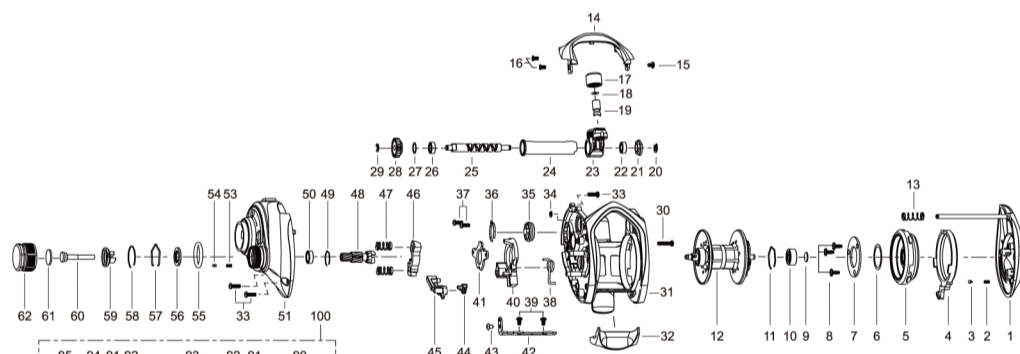

Key No.	Part No.	Part Name
1	5K360109	PALM SIDE COVER
2	5K274701	COIL SPRING
3	6K979701	PIN
4	5K360201	LOCK LEVER
5	5K356502	SPOOL COVER ASSEMBLY
6	63759703	WASHER
7	5K254401	PLATE
8	5K047003	TAP SCREW
9	6K164605	WASHER
10	6K474507	BALL BEARING
11	6K468301	RING
12	5K383401	SPOOL ASSEMBLY(1 BALL BEARING)
13	5K355101	COIL SPRING
14	5K359703	FRONT SUPPORT
15	6K797204	SCREW
16	6K314101	SCREW
17	6K704403	NUT
18	6K148801	WASHER
19	6K256501	LEVEL WIND PIN
20	63205901	RETAINER
21	5K028501	BUSH
22	6K626404	BALL BEARING
23	5K353501	LEVEL WIND ASSEMBLY
24	5K332501	PIPE
25	5K093201	WORM SHAFT
26	6K626404	BALL BEARING
27	6K161806	WASHER
28	6K469301	WORM PINION
29	6B339801	RETAINER
30	6K961807	SCREW
31	5K359508	FRAME ASSEMBLY
32	5K353701	THUMB BAR
33	6K961808	SCREW
34	6B864101	RETAINER
35	5K356704	LINE MEMORY KNOB
36	5K378101	CLICK SPRING
37	6K961801	SCREW
38	5K138401	SPRING
39	5K047003	TAP SCREW
40	5K359101	CLUTCH CAM
41	5K251501	CAM PLATE
42	5K331201	CLUTCH LINK
43	5K047001	TAP SCREW
44	5K133301	SPRING
45	5K359201	KICK LEVER
46	5K133401	CLUTCH
47	5K382101	COIL SPRING
48	5K243801	PINION
49	6K170701	RING
50	6K304004	BALL BEARING
51	5K359012	GEAR SIDE COVER ASSEMBLY
53	5K201601	COIL SPRING

Key No.	Part No.	Part Name
54	5K201501	CLICK PIN
55	6K904901	O-RING
56	5K201401	CLICK PLATE
57	6K394501	RETAINER
58	5K201301	RING
59	5K201201	CONTROL PLATE
60	5K383001	TENSION SHAFT
61	6K177001	WASHER
62	5K354503	TENSION KNOB
63	6K170604	BALL BEARING
64	63201402	RETAINER
65	5K353902	BEARING PLATE
66	6E096503	WASHER
67	6K398604	SCREW
68	5K357502	GEAR METAL
69	6K258101	GEAR
70	6K893603	RATCHET
71	5K027101	WASHER
72	5K274906	DRIVE GEAR
73	5K094003	WASHER-L
74	6K943101	WASHER-D
75	5K384001	WASHER-A
76	6K943105	WASHER-D
77	6K896723	SLEEVE
78	5K073302	ONE WAY CLUTCH
79	6K882404	COLLAR
80	6K177301	WASHER
81	5K027201	SPRING WASHER
82	6K193601	WASHER
83	5K252102	DRAG NUT
84	5K252201	COIL SPRING
85	5K357603	STAR DRAG ASSEMBLY
86	5K274701	COIL SPRING
87	5K201501	CLICK PIN
88	5K359301	CLICK PLATE
89	5K232001	WASHER
90	5K383201	HANDLE ARM ASSEMBLY
91	5K129201	WASHER
92	6K626404	BALL BEARING
93	5K358203	HANDLE KNOB ASSEMBLY
94	63511816	SCREW
95	5K148842	HANDLE KNOB CAP
96	5K261001	WASHER
97	5K231907	NUT
98	5K005040	RETAINER
99	63520407	SCREW
100	5K383101	HANDLE ASSEMBLY

FULLRANGE 66L

48	5K131002	PINION
51	5K359811	GEAR SIDE COVER ASSEMBLY
72	5K239705	DRIVE GEAR

※ワッシャーは調整、その他の理由により製造上の調整部品であるため個体差がございます。装着の有無ならびに厚さ、枚数の違いがあることを予めご了承ください。
※調整、その他の理由により、分解図や部品表が製品と一致しない場合がございます。また、部品内容について変更する場合がございますので、予めご了承ください。