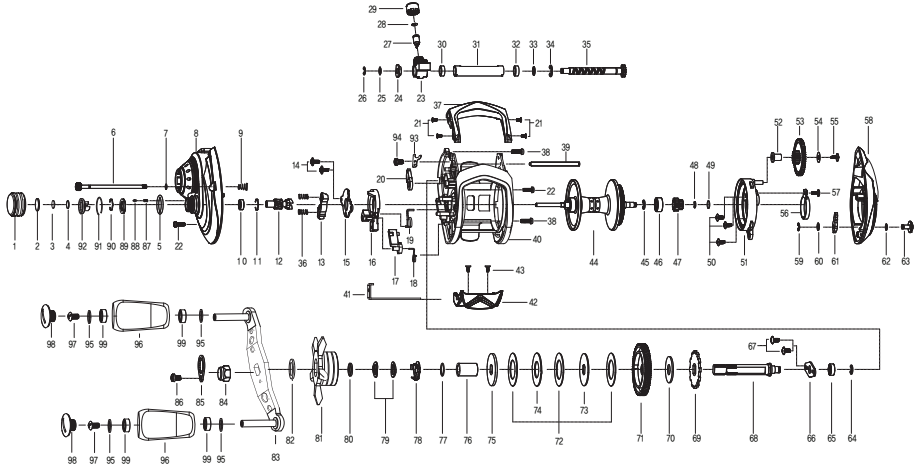

Key No.	Part No.	Part Name	Key No.	Part No.	Part Name
1	5K209206	Tension Knob	51	5K215801	Spool Cover Assembly
2	6K177001	Washer	52	5K216001	Collar
3	6K164611	Washer	53	6K163501	Gear
4	5K027001	Washer	54	6B924906	Washer
5	6K904901	O-Ring	55	6K787601	Tap Screw
6	5K214401	Thumb Screw	56	5K216101	Click Leaf Spring
7	6K204604	Washer	57	6K494001	Screw
8	5K213913	Gear Side Cover Assembly (One Way Clutch)	58	5K218809	Palm Side Cover
9	5K255501	Coil Spring	59	63205901	Retainer
10	6K304004	Ball Bearing	60	6K164404	Washer
11	6K170701	Ring	61	5K215601	Click Claw
12	5K242001	Pinion	62	6K148904	Washer
13	5K093701	Clutch	63	5K215704	Click Lever
14	6K723501	Screw	64	63205901	Retainer
15	5K212901	Cam Plate	65	6K170604	Ball Bearing
16	5K212801	Clutch Cam	66	5K213301	Bearing Plate
17	5K211901	Kick Lever	67	6K398603	Screw
18	5K212001	Spring	68	5K213201	Gear Metal
19	5K213101	Spring	69	5K213601	Ratchet
20	5K214502	Stopper Assembly	70	5K235101	Washer
21	6K314101	Screw	71	5K241901	Drive Gear
22	6K311306	Screw	72	5K238302	Washer-L
23	5K212201	Lever Wind Assembly	73	5K238501	Washer-D
24	5K028501	Bush	74	5K238401	Washer-A
25	6K161803	Washer	75	5K238601	Washer-D
26	63205901	Retainer	76	6K896718	Sleeve
27	6K256506	Lever Wind Pin	77	6K177302	Washer
28	6K148803	Washer	78	6K259201	Leaf Spring Assembly
29	6K704403	Lever Wind Nut	79	5K027201	Spring Washer
30	6K626401	Ball Bearing	80	5K174201	Du-Washer
31	5K212101	Pipe	81	5K240517	Star Drag Assembly
32	6K304004	Ball Bearing	82	5K1199101	Washer
33	6E096503	Washer	83	5K231006	Handle Arm Assembly
34	6K772101	Retainer	84	5K129201	Washer
35	5K216301	Worm Shaft Assembly	85	5K231206	Handle Knob Assembly
36	6K942501	Coil Spring	86	6K325306	Screw
37	5K213403	Front Support	87	5K154618	Handle Knob Cap
38	63511112	Screw	88	5K181816	Nut
39	5K212501	Pillar	89	5K005010	Retainer
40	5K211515	Frame Assembly	90	63520406	Screw
41	5K213001	Clutch Link	91	5K201601	Coil Spring
42	5K212701	Thumb Bar	92	5K201501	Click Pin
43	6K395601	Tap Screw	93	5K201401	Click Plate
44	5K214717	Spool Assembly (1 ball bearing)	94	6K394501	Retainer
45	63201402	Retainer	95	5K201301	Ring
46	5K126105	Ball Bearing	96	5K201201	Control Plate
47	5K215101	Spool Pinion	97	5K234901	Plate
48	6B339801	Retainer	98	6K797201	Screw
49	5K027001	Washer	99	6K626404	Ball Bearing
50	63535902	Screw			