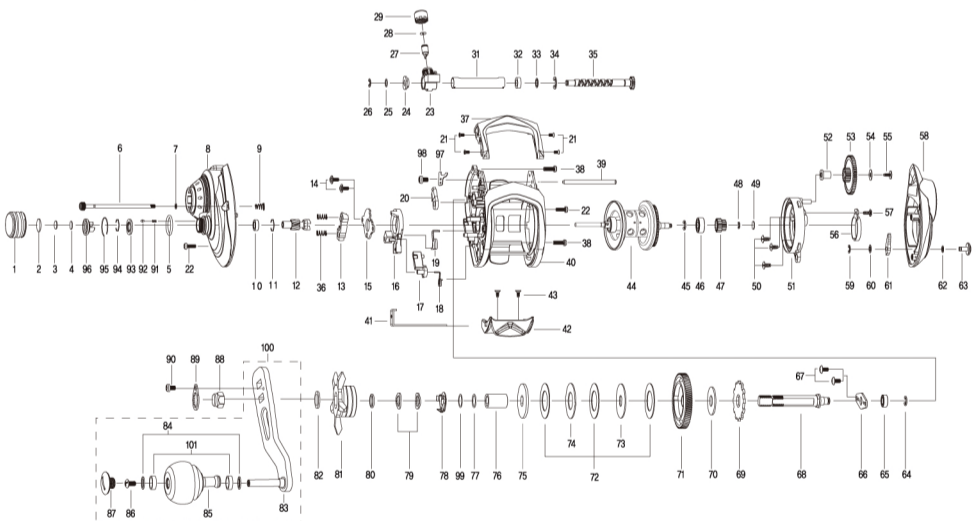

Key No.	Part No.	Part Name
1	5K209206	Tension Knob
2	6K177001	Washer
3	6K164601	Washer
4	6K164605	Washer
5	6K904901	O-Ring
6	5K214401	Thumb Screw
7	6K204604	Washer
8	5K217327	Gear Side Cover Assembly (One Way Clutch)
9	5K255501	Coil Spring
10	6K304004	Ball Bearing
11	6K170701	Ring
12	5K213502	Pinion
13	5K133401	Clutch
14	6K723501	Screw
15	5K212901	Cam Plate
16	5K217101	Clutch Cam
17	5K216901	Kick Lever
18	5K217001	Spring
19	5K218101	Spring
20	5K214502	Stopper Assembly
21	6K314101	Screw
22	6K311306	Screw
23	5K212201	Level Wind Assembly
24	5K028501	Bush
25	6K161803	Washer
26	63205901	Retainer
27	6K256506	Level Wind Pin
28	6K148803	Washer
29	6K704403	Level Wind Nut
31	5K212101	Pipe
32	5K005901	Bush
33	6E096503	Washer
34	6K772101	Retainer
35	5K216301	Worm Shaft Assembly
36	5K337001	Coil Spring
37	5K217203	Front Support
38	63511112	Screw
39	5K212501	Pillar
40	5K216734	Frame Assembly
41	5K213001	Clutch Link
42	5K212701	Thumb Bar
43	6K395601	Tap Screw
44	5K260703	Spool Assembly (1 ball bearing)
45	63201402	Retainer
46	5K126105	Ball Bearing
47	5K215101	Spool Pinion
48	6B339801	Retainer
49	6K164605	Washer
50	63535902	Screw
51	5K217901	Spool Cover Assembly

Key No.	Part No.	Part Name
52	5K216001	Collar
53	6K163501	Gear
54	6B924906	Washer
55	6K787601	Tap Screw
56	5K216101	Click Leaf Spring
57	6K494001	Screw
58	5K230312	Palm Side Cover
59	63205901	Retainer
60	6K164404	Washer
61	5K215601	Click Claw
62	6K148904	Washer
63	5K215704	Click Lever
64	63205901	Retainer
65	6K170604	Ball Bearing
66	5K213301	Bearing Plate
67	6K398603	Screw
68	5K213202	Gear Metal
69	5K213601	Ratchet
70	5K235101	Washer
71	5K213702	Drive Gear
72	5K238302	Washer-L
73	5K238501	Washer-D
74	5K238401	Washer-A
75	5K238601	Washer-D
76	6K896718	Sleeve
77	6K177302	Washer
78	6K259201	Leaf Spring Assembly
79	5K027201	Spring Washer
80	5K174201	Du-Washer
81	5K240518	Star Drag Assembly
82	5K199101	Washer
83	5K241318	Handle Arm Assembly
84	6E096506	Washer
85	5K350602	Handle Knob Assembly
86	63516111	Screw
87	5K332301	Handle Knob Cap
88	5K181817	Nut
89	5K005015	Retainer
90	63520412	Screw
91	5K201601	Coil Spring
92	5K201501	Click Pin
93	5K201401	Click Plate
94	6K394501	Retainer
95	5K201301	Ring
96	5K201201	Control Plate
97	5K234901	Plate
98	6K797201	Screw
99	6K177301	Washer
100	5K241226	Handle Assembly
101	5K005901	Bush

※ワッシャーは調整、その他の理由により製造上の調整部品であるため個体差がございます。装着の有無ならびに厚さ、枚数の違いがあることを予めご了承ください。
※調整、その他の理由により、分解図や部品表が製品と一致しない場合がございます。また、部品内容について変更する場合がございますので、予めご了承ください。
※44 Spool Assembly には糸は付きません。

5KT075010