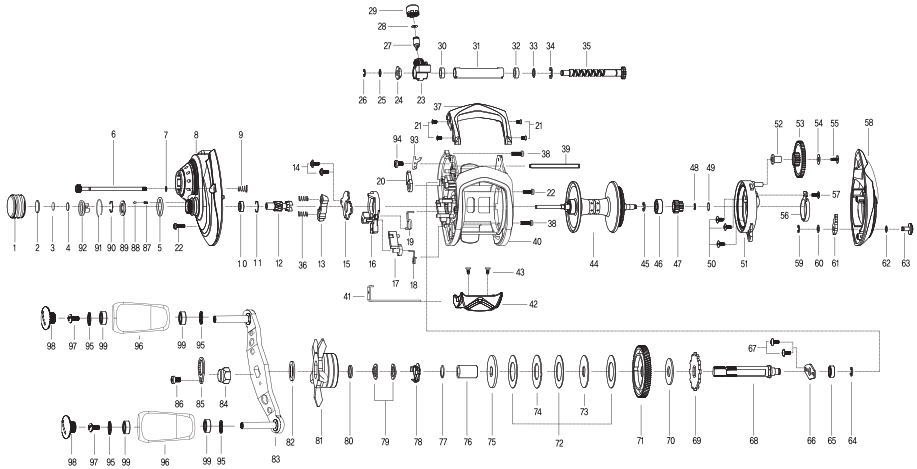

tailwalk

ELAN WIDE POWER

PLUS 71L

Key No.	Part No.	Part Name	Key No.	Part No.	Part Name
1	5K209206	Tension Knob	51	5K217901	Spool Cover Assembly
2	6K177001	Washer	52	5K216001	Collar
3	6K164601	Washer	53	6K163501	Gear
4	5K027001	Washer	54	6B924906	Washer
5	6K904901	O-Ring	55	6K787601	Tap Screw
6	5K214401	Thumb Screw	56	5K216102	Click Leaf Spring
7	6K204604	Washer	57	6K494001	Screw
8	5K217314	Gear Side Cover Assembly (One Way Clutch)	58	5K230307	Palm Side Cover
9	5K255501	Coil Spring	59	63205901	Retainer
10	6K304004	Ball Bearing	60	6K164404	Washer
11	6K170701	Ring	61	5K215601	Click Claw
12	5K242002	Pinion	62	6K148904	Washer
13	5K1133401	Clutch	63	5K215704	Click Lever
14	6K723501	Screw	64	63205901	Retainer
15	5K212901	Cam Plate	65	6K170604	Ball Bearing
16	5K217101	Clutch Cam	66	5K213301	Bearing Plate
17	5K216901	Kick Lever	67	6K398603	Screw
18	5K217001	Spring	68	5K213202	Gear Metal
19	5K218101	Spring	69	5K213601	Ratchet
20	5K214502	Stopper Assembly	70	5K235101	Washer
21	6K314101	Screw	71	5K241902	Drive Gear
22	6K311306	Screw	72	5K238302	Washer-L
23	5K212201	Lever Wind Assembly	73	5K238501	Washer-D
24	5K028501	Bush	74	5K238401	Washer-A
25	6K161803	Washer	75	5K238601	Washer-D
26	63205901	Retainer	76	6K896718	Sleeve
27	6K256506	Lever Wind Pin	77	6K177302	Washer
28	6K148803	Washer	78	6K259201	Leaf Spring Assembly
29	6K704403	Lever Wind Nut	79	5K027201	Spring Washer
30	6K626401	Ball Bearing	80	5K174201	Du-Washer
31	5K212101	Pipe	81	5K240518	Star Drag Assembly
32	6K304004	Ball Bearing	82	5K199101	Washer
33	6E096503	Washer	83	5K231006	Handle Arm Assembly
34	6K772101	Retainer	84	5K181817	Nut
35	5K216301	Worm Shaft Assembly	85	5K005010	Retainer
36	6K942501	Coil Spring	86	63520406	Screw
37	5K217203	Front Support	87	5K201601	Coil spring
38	63511112	Screw	88	5K201501	Click Pin
39	5K212501	Pillar	89	5K201401	Click Plate
40	5K216715	Frame Assembly	90	6K394501	Retainer
41	5K213001	Clutch Link	91	5K201301	Ring
42	5K212701	Thumb Bar	92	5K201201	Control Plate
43	6K395601	Tap Screw	93	5K234901	Plate
44	5K214717	Spool Assembly (1 ball bearing)	94	6K797201	Screw
45	63201402	Retainer	95	5K129201	Washer
46	5K126105	Ball Bearing	96	5K231206	Handle Knob Assembly
47	5K215101	Spool Pinion	97	6K325306	Screw
48	6B339801	Retainer	98	5K154618	Handle Knob Cap
49	5K027001	Washer	99	6K626404	Ball Bearing
50	63535902	Screw