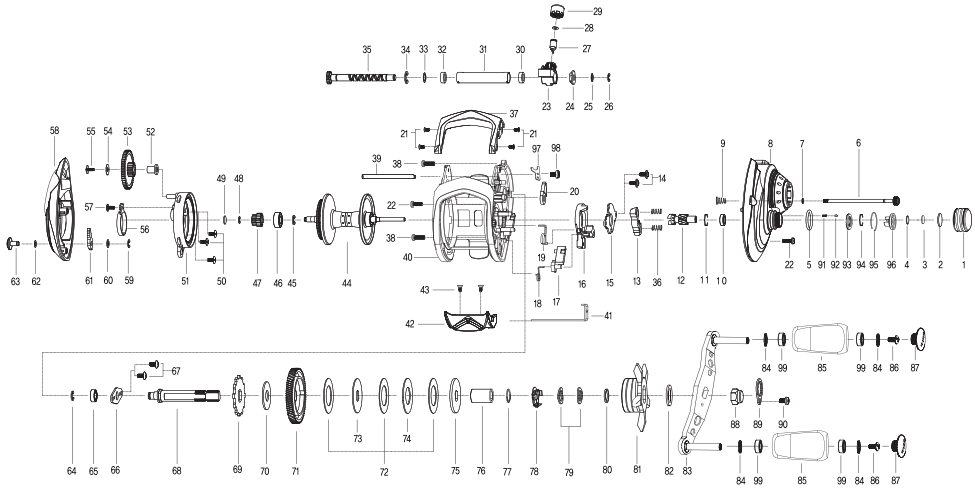

tailwalk

ELAN WIDE POWER

PLUS 71R

Key No.	Part No.	Part Name	Key No.	Part No.	Part Name
1	5K209206	Tension Knob	51	5K215801	Spool Cover Assembly
2	6K177001	Washer	52	5K216001	Collar
3	6K164611	Washer	53	6K163501	Gear
4	5K027001	Washer	54	6B924906	Washer
5	6K904901	O-Ring	55	6K787601	Tap Screw
6	5K214401	Thumb Screw	56	5K216101	Click Leaf Spring
7	6K204604	Washer	57	6K494001	Screw
8	5K213913	Gear Side Cover Assembly (One Way Clutch)	58	5K218809	Palm Side Cover
9	5K255501	Coil Spring	59	63205901	Retainer
10	6K304004	Ball Bearing	60	6K164404	Washer
11	6K170701	Ring	61	5K215601	Click Claw
12	5K242001	Pinion	62	6K148904	Washer
13	5K093701	Clutch	63	5K215704	Click Lever
14	6K723501	Screw	64	63205901	Retainer
15	5K212901	Cam Plate	65	6K170604	Ball Bearing
16	5K212801	Clutch Cam	66	5K213301	Bearing Plate
17	5K211901	Kick Lever	67	6K398603	Screw
18	5K212001	Spring	68	5K213201	Gear Metal
19	5K213101	Spring	69	5K213601	Ratchet
20	5K214502	Stopper Assembly	70	5K235101	Washer
21	6K314101	Screw	71	5K241901	Drive Gear
22	6K311306	Screw	72	5K238302	Washer-L
23	5K212201	Lever Wind Assembly	73	5K238501	Washer-D
24	5K028501	Bush	74	5K238401	Washer-A
25	6K161803	Washer	75	5K238601	Washer-D
26	63205901	Retainer	76	6K896718	Sleeve
27	6K256506	Lever Wind Pin	77	6K177302	Washer
28	6K148803	Washer	78	6K259201	Leaf Spring Assembly
29	6K704403	Lever Wind Nut	79	5K027201	Spring Washer
30	6K626401	Ball Bearing	80	5K174201	Du-Washer
31	5K212101	Pipe	81	5K240517	Star Drag Assembly
32	6K304004	Ball Bearing	82	5K1199101	Washer
33	6E096503	Washer	83	5K231006	Handle Arm Assembly
34	6K772101	Retainer	84	5K129201	Washer
35	5K216301	Worm Shaft Assembly	85	5K231206	Handle Knob Assembly
36	6K942501	Coil Spring	86	6K325306	Screw
37	5K213403	Front Support	87	5K154618	Handle Knob Cap
38	63511112	Screw	88	5K181816	Nut
39	5K212501	Pillar	89	5K005010	Retainer
40	5K211515	Frame Assembly	90	63520406	Screw
41	5K213001	Clutch Link	91	5K201601	Coil Spring
42	5K212701	Thumb Bar	92	5K201501	Click Pin
43	6K395601	Tap Screw	93	5K201401	Click Plate
44	5K214717	Spool Assembly (1 ball bearing)	94	6K394501	Retainer
45	63201402	Retainer	95	5K201301	Ring
46	5K126105	Ball Bearing	96	5K201201	Control Plate
47	5K215101	Spool Pinion	97	5K234901	Plate
48	6B339801	Retainer	98	6K797201	Screw
49	5K027001	Washer	99	6K626404	Ball Bearing
50	6353902	Screw			