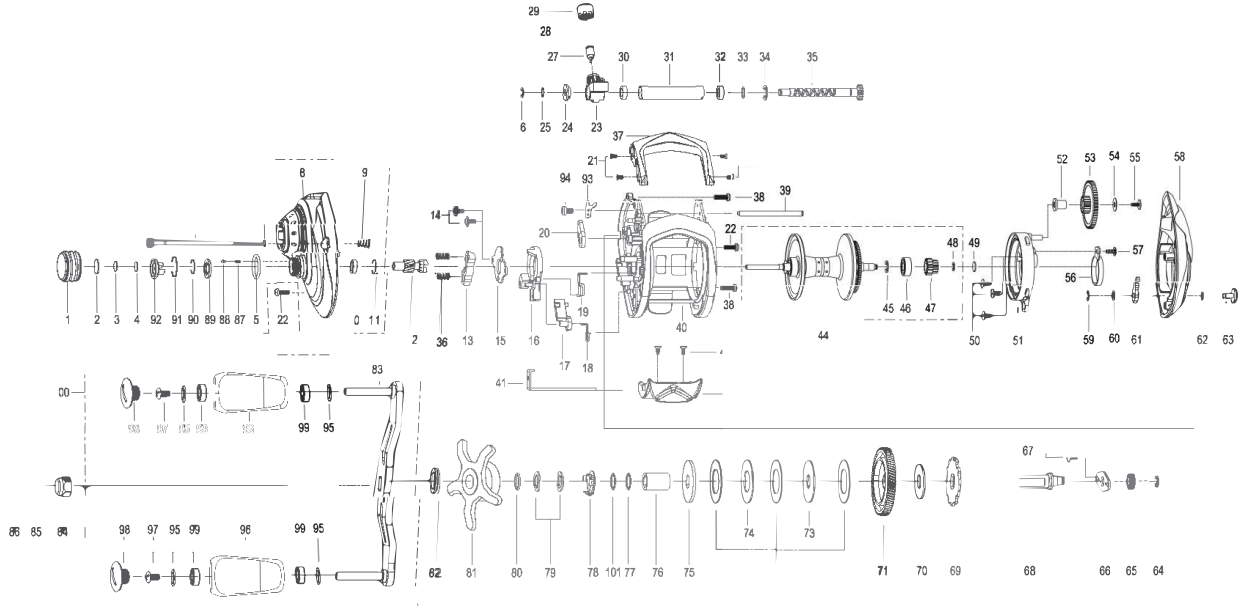

tailwalk

ELAN WIDE POWER

PLUS 54L

Key No	Part No.	Part Name	Key No.	Part No.	Part Name
1	5K209206	Tension Knob	52	5K216001	Collar
2	6K709201	Washer	53	6K163501	Gear
3	6K164601	Washer	54	6B924906	Washer
4	6K164605	Washer	55	6K787601	Tap Screw
5	6K904901	O-Ring	56	5K216102	Click Leaf Spring
6	5K214401	Thumb Screw	57	6K494001	Screw
7	6K204604	Washer	58	5K230316	Palm Side Cover
8	5K217335	Gear Side Cover Assembly (One Way Clutch)	59	63205901	Retainer
9	5K255501	Coil Spring	60	6K164404	Washer
10	6K304004	Ball Bearing	61	5K215601	Click Claw
11	6K170701	Ring	62	6K148904	Washer
12	5K258102	Pinion	63	5K215704	Click Lever
13	5K390301	Clutch	64	63205901	Retainer
14	6K723501	Screw	65	6K170604	Ball Bearing
15	5K212901	Cam Plate	66	5K213301	Bearing Plate
16	5K217101	Clutch Cam	67	6K398603	Screw
17	5K216901	Kick Lever	68	5K213202	Gear Metal
18	5K217001	Spring	69	5K213601	Ratchet
19	5K218101	Spring	70	5K235101	Washer
20	5K214502	Stopper Assembly	71	5K258002	Drive Gear
21	6K314101	Screw	72	5K238302	Washer-L
22	6K311306	Screw	73	5K238501	Washer-D
23	5K212201	Level Wind Assembly	74	5K238401	Washer-A
24	5K028501	Bush	75	5K238601	Washer-D
25	6K161803	Washer	76	6K896718	Sleeve
26	63205901	Retainer	77	6K177302	Washer
27	6K256506	Level Wind Pin	78	6K259201	Leaf Spring Assembly
28	6K148803	Washer	79	5K027201	Spring Washer
29	6K704403	Level Wind Nut	80	5K174201	Du-Washer
30	6K626404	Ball Bearing	81	5K240518	Star Drag Assembly
31	5K212101	Pipe	82	5K199101	Washer
32	6K304004	Ball Bearing	83	5K400102	Handle Arm Assembly
33	6E096503	Washer	84	5K181817	Nut
34	6K772101	Retainer	85	5K005010	Retainer
35	5K216301	Worm Shaft Assembly	86	63520406	Screw
36	5K337001	Coil Spring	87	5K201601	Coil spring
37	5K217203	Front Support	88	5K201501	Click Pin
38	63511112	Screw	89	5K201401	Click Plate
39	5K212501	Pillar	90	6K394501	Retainer
40	5K216715	Frame Assembly	91	5K201301	Ring
41	5K213001	Clutch Link	92	5K201201	Control Plate
42	5K212701	Thumb Bar	93	5K234901	Plate
43	6K395601	Tap Screw	94	6K797201	Screw
44	5K214717	Spool Assemlly (2 ball bearing)	95	5K129201	Washer
45	63201402	Retainer	96	5K231206	Handle Knob Assembly
46	5K126105	Ball Bearing	97	63511816	Screw
47	5K215101	Spool Pinion	98	5K154618	Handle Knob Cap
48	6B339801	Retainer	99	6K626404	Ball Bearing
49	6K164605	Washer	100	5K399903	Handle Assembly
50	63535902	Screw	101	5K177301	Washer
51	5K217901	Spool Cover Assembly	102	6KZ57541	Gear Side Cover Unit

※ワッシャーは調整、その他の理由により製造上の調整部品であるため個体差がございます。装着の有無ならびに厚さ、枚数の違いがあることを予めご了承ください。
※調整、その他の理由により、分解図や部品表が製品と一致しない場合がございます。また、部品内容について変更する場合がございますので、予めご了承ください。