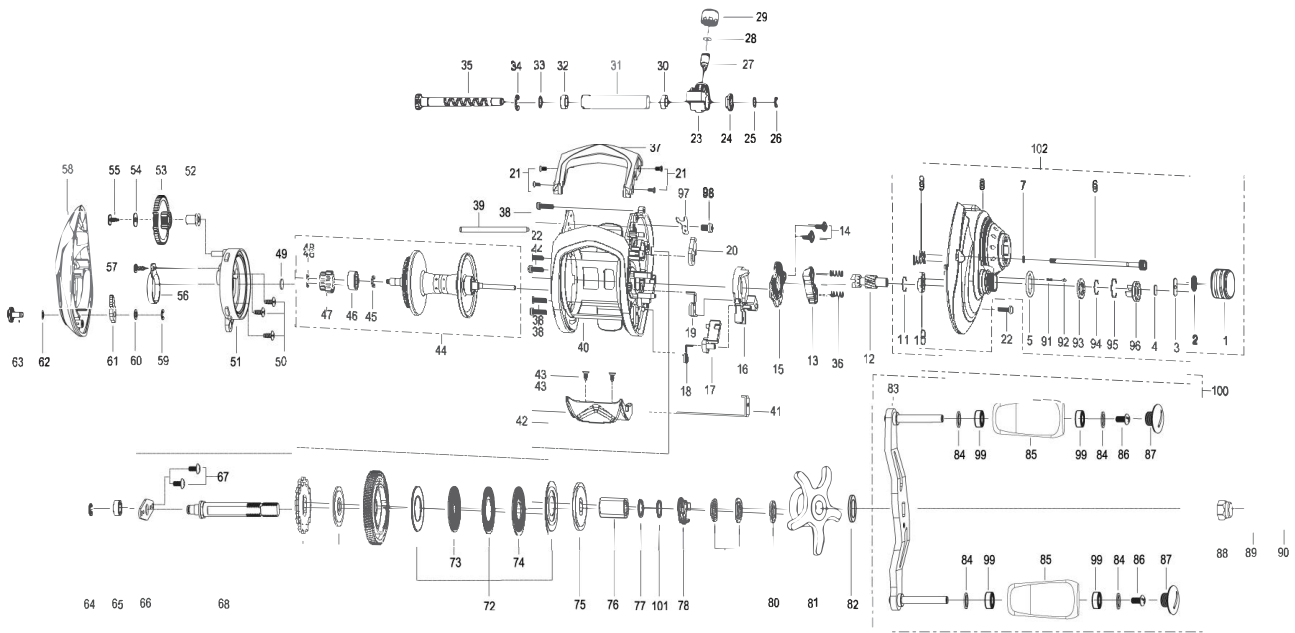

tailwalk

ELAN WIDE POWER

PLUS 54R

Key No.	Part No.	Part Name
	5K209206	Tension Knob
	6K709201	Washer
3	6K164601	Washer
	6K164605	Washer
	6K904901	O-Ring
6	5K214401	Thumb Screw
	6K204604	Washer
8	5K213923	Gear Side Cover Assembly (One Way Clutch)
9	5K255501	Coil Spring
10	6K304004	Ball Bearing
11	6K170701	Ring
12	5K258101	Pinion
13	5K390201	Clutch
14	6K723501	Screw
15	5K212901	Cam Plate
16	5K212801	Clutch Cam
17	5K211901	Kick Lever
18	5K212001	Spring
19	5K213101	Spring
20	5K214502	Stopper Assembly
21	6K314101	Screw
22	6K311306	Screw
23	5K212201	Level Wind Assembly
24	5K028501	Bush
25	6K161803	Washer
26	63205901	Retainer
27	6K256506	Level Wind Pin
28	6K148803	Washer
29	6K704403	Level Wind Nut
30	6K626404	Ball Bearing
31	5K212101	Pipe
32	6K304004	Ball Bearing
33	6E096503	Washer
34	6K772101	Retainer
35	5K216301	Worm Shaft Assembly
36	5K337001	Coil Spring
37	5K213403	Front Support
38	63511112	Screw
39	5K212501	Pillar
40	5K211515	Frame Assembly
41	5K213001	Clutch Link
42	5K212701	Thumb Bar
43	6K395601	Tap Screw
44	5K214717	Spool Assembly (2 ball bearing)
45	63201402	Retainer
46	5K126105	Ball Bearing
47	5K215101	Spool Pinion
48	6B339801	Retainer
49	6K164605	Washer
50	63535902	Screw
51	5K215801	Spool Cover Assembly