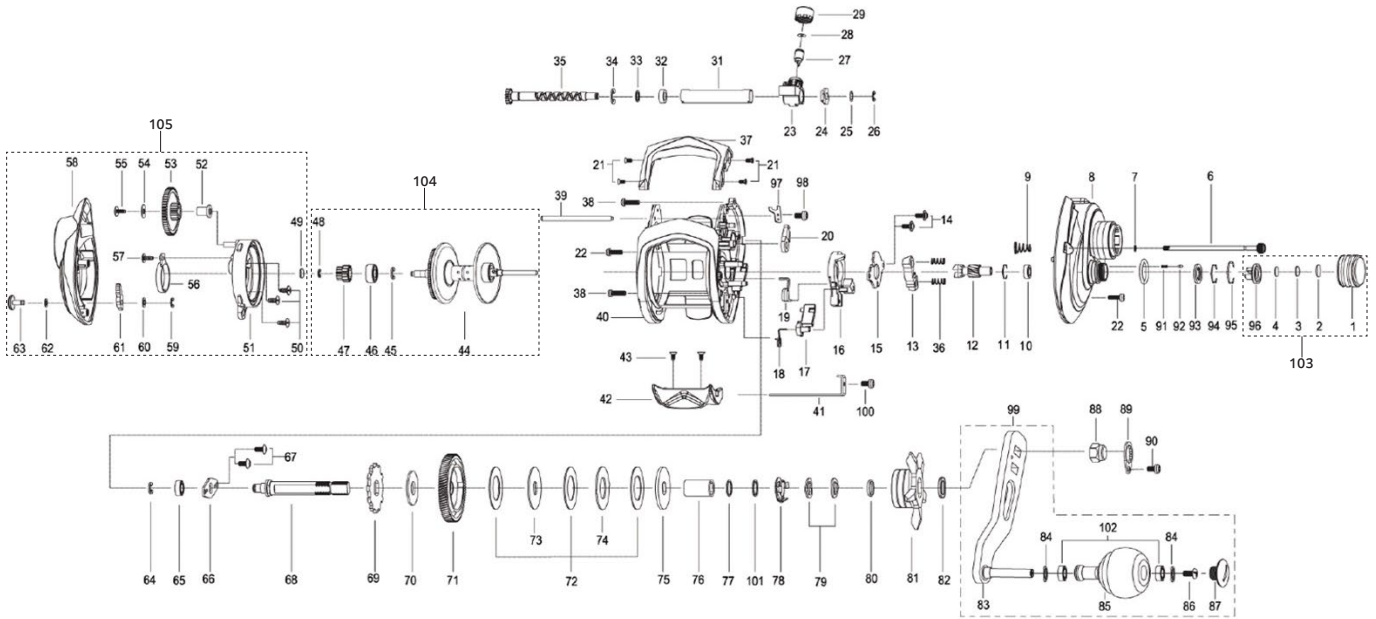

KEY NO	PARTS NAME
No.1	Tension Knob
No.2	Washer
No.3	Washer
No.4	Washer
No.5	O-Ring
No.6	Thumb Screw
No.7	Washer
No.8	Gear Side Cover ASSY(O/W Clutch)
No.9	Coil Spring
No.10	Ball Bearing
No.11	Ring
No.12	Pinion
No.13	Clutch
No.14	Screw
No.15	Cam Plate
No.16	Clutch Cam
No.17	Kick Lever
No.18	Spring
No.19	Spring
No.20	Stopper ASSY
No.21	Screw
No.22	Screw
No.23	Lever Wind ASSY
No.24	Bush
No.25	Washer
No.26	Retainer
No.27	Lever Wind Pin
No.28	Washer
No.29	Lever Wind Nut
No.30	
No.31	Pipe
No.32	Bush
No.33	Washer
No.34	Retainer
No.35	Worm Shaft ASSY

KEY NO	PARTS NAME
No.36	Coil Spring
No.37	Front Support
No.38	Screw
No.39	Pillar
No.40	Frame ASSY
No.41	Clutch Link
No.42	Thumb Bar
No.43	Tap Screw
No.44	Spool ASSY (1Ball Bearing)
No.45	Retainer
No.46	Ball Bearing
No.47	Spool Pinion
No.48	Retainer
No.49	Washer
No.50	Screw
No.51	Spool Cover ASSY
No.52	Collar
No.53	Gear
No.54	Washer
No.55	Tap Screw
No.56	Click Leaf Spring
No.57	Screw
No.58	Palm Side Cover
No.59	Retainer
No.60	Washer
No.61	Click Ckaw
No.62	Washer
No.63	Click Lever
No.64	Retainer
No.65	Ball Bearing
No.66	Bearing Plate
No.67	Screw
No.68	Gear Metal
No.69	Ratchet
No.70	Washer