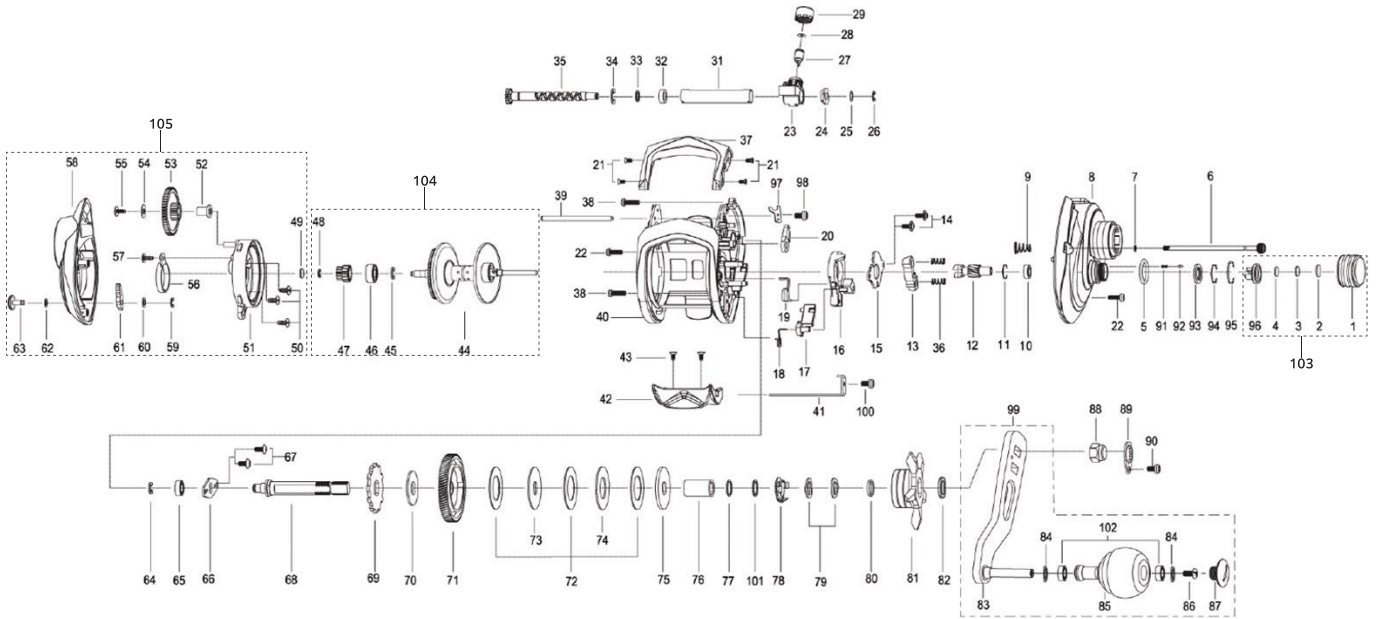

KEY NO	PARTS NAME
No.1	Tension Knob
No.2	Washer
No.3	Washer
No.4	Washer
No.5	O-Ring
No.6	Thumb Screw
No.7	Washer
No.8	Gear Side Cover ASSY(O/W Clutch)
No.9	Coil Spring
No.10	Ball Bearing
No.11	Ring
No.12	Pinion
No.13	Clutch
No.14	Screw
No.15	Cam Plate
No.16	Clutch Cam
No.17	Kick Lever
No.18	Spring
No.19	Spring
No.20	Stopper ASSY
No.21	Screw
No.22	Screw
No.23	Lever Wind ASSY
No.24	Bush
No.25	Washer
No.26	Retainer
No.27	Lever Wind Pin
No.28	Washer
No.29	Lever Wind Nut
No.30	
No.31	Pipe
No.32	Bush
No.33	Washer
No.34	Retainer
No.35	Worm Shaft ASSY

KEY NO	PARTS NAME
No.36	Coil Spring
No.37	Front Support
No.38	Screw
No.39	Pillar
No.40	Frame ASSY
No.41	Clutch Link
No.42	Thumb Bar
No.43	Tap Screw
No.44	Spool ASSY (1Ball Bearing)
No.45	Retainer
No.46	Ball Bearing
No.47	Spool Pinion
No.48	Retainer
No.49	Washer
No.50	Screw
No.51	Spool Cover ASSY
No.52	Collar
No.53	Gear
No.54	Washer
No.55	Tap Screw
No.56	Click Leaf Spring
No.57	Screw
No.58	Palm Side Cover
No.59	Retainer
No.60	Washer
No.61	Click Ckaw
No.62	Washer
No.63	Click Lever
No.64	Retainer
No.65	Ball Bearing
No.66	Bearing Plate
No.67	Screw
No.68	Gear Metal
No.69	Ratchet
No.70	Washer