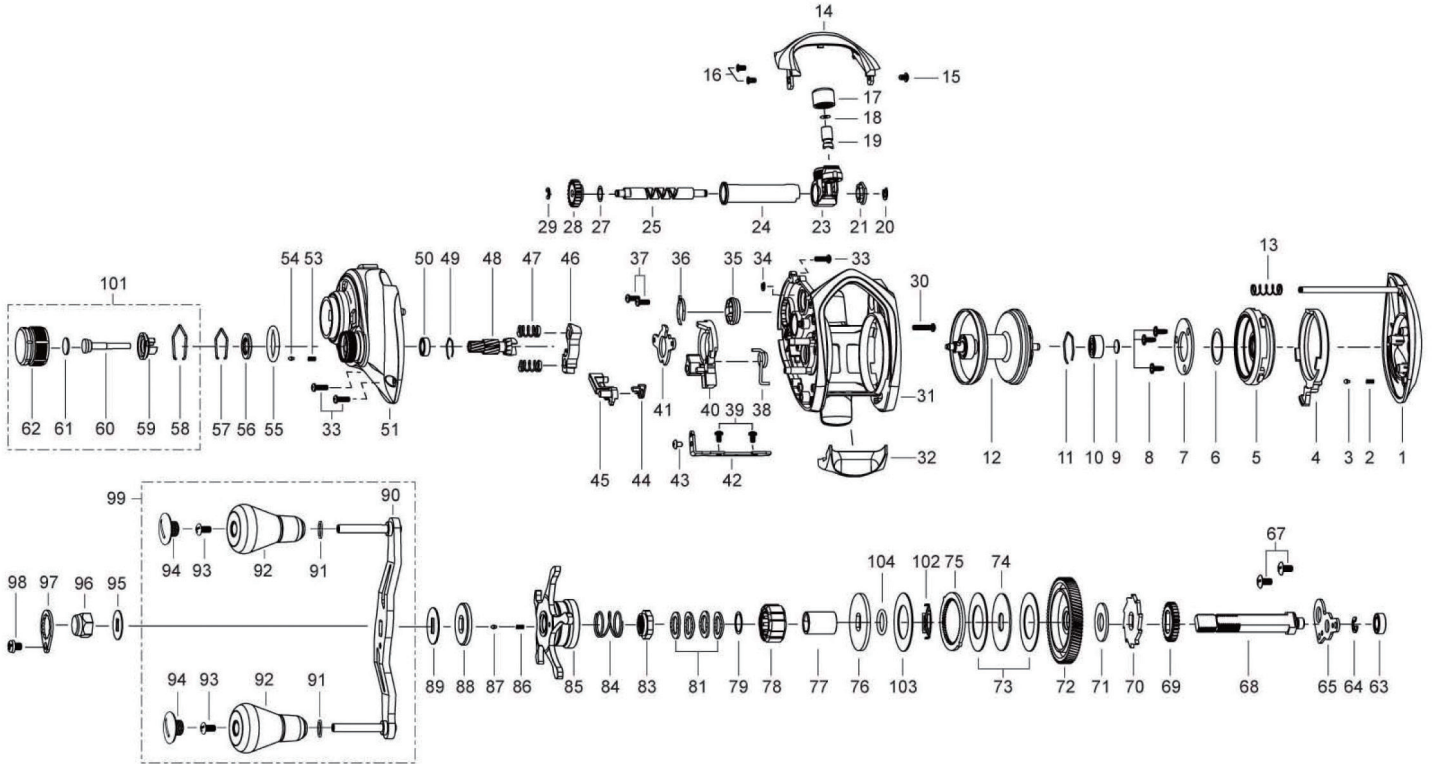

Key No.	Part No.	Part Name	Key No.	Part No.	Part Name
1	5K360117	PALM SIDE COVER	53	5K201601	COIL SPRING
2	5K274701	COIL SPRING	54	5K201501	CLICK PIN
3	6K979701	PIN	55	6K904901	O-RING
4	5K360201	LOCK LEVER	56	5K201401	CLICK PLATE
5	5K356503	SPOOL COVER ASSEMBLY	57	6K394501	RETAINER
6	63759703	WASHER	58	5K201301	RING
7	5K254401	PLATE	59	5K201201	CONTROL PLATE
8	5K047003	TAP SCREW	60	5K383002	TENSION SHAFT
9	6K164605	WASHER	61	6K709201	WASHER
10	6K474506	BALL BEARING	62	5K354503	TENSION KNOB
11	6K468301	RING	63	6K170604	BALL BEARING
12	5K442801	SPOOL ASSEMBLY(1 BALL BEARING)	64	63201402	RETAINER
13	5K355101	COIL SPRING	65	5K353901	BEARING PLATE
14	5K359703	FRONT SUPPORT	67	6K398604	SCREW
15	6K797204	SCREW	68	5K357504	GEAR METAL
16	6K314101	SCREW	69	6K258101	GEAR
17	6K704403	NUT	70	6K893602	RATCHET
18	6K148801	WASHER	71	5K027101	WASHER
19	6K256501	LEVEL WIND PIN	72	5K389404	DRIVE GEAR
20	6B339801	RETAINER	73	5K266401	WASHER-L
21	6K456801	BUSH	74	6K266501	WASHER-D
23	5K353501	LEVEL WIND ASSEMBLY	75	5K388601	WASHER-A
24	6K456403	PIPE	76	6K943103	WASHER-D
25	5K443001	WORM SHAFT	77	6K896728	SLEEVE
27	6E096501	WASHER	78	5K073302	ONE WAY CLUTCH
28	6K469301	WORM PINION	79	6K177301	WASHER
29	6B339801	RETAINER	81	5K027201	SPRING WASHER
30	6K961807	SCREW	83	5K252102	DRAG NUT
31	5K359510	FRAME ASSEMBLY	84	5K252201	COIL SPRING
32	5K353701	THUMB BAR	85	5K357603	STAR DRAG ASSEMBLY
33	6K961808	SCREW	86	5K274701	COIL SPRING
34	6B864101	RETAINER	87	5K201501	CLICK PIN
35	5K356710	LINE MEMORY KNOB	88	5K359301	CLICK PLATE
36	5K378101	CLICK SPRING	89	5K232001	WASHER
37	6K961801	SCREW	90	5K400102	HANDLE ARM ASSEMBLY
38	5K138401	SPRING	91	5K129201	WASHER
39	5K047003	TAP SCREW	92	5K443201	HANDLE KNOB ASSEMBLY
40	5K359101	CLUTCH CAM	93	63511816	SCREW
41	5K251502	CAM PLATE	94	5K154626	HANDLE KNOB CAP
42	5K331201	CLUTCH LINK	95	5K261001	WASHER
43	5K047001	TAP SCREW	96	5K231911	NUT
44	5K133301	SPRING	97	5K005040	RETAINER
45	5K359201	KICK LEVER	98	63520403	SCREW
46	5K133401	CLUTCH	99	5K399905	HANDLE ASSEMBLY
47	5K382101	COIL SPRING	101	5K403301	TENSION KNOB ASSEMBLY
48	5K131102	PINION	102	5K388902	CLICK HOLDER ASSEMBLY
49	6K170701	RING	103	5K266402	WASHER-L
50	6K304004	BALL BEARING	104	5K098001	O-RING
51	5K359827	GEAR SIDE COVER ASSEMBLY			

※ワッシャーは調整、その他の理由により製造上の調整部品であるため個体差がございます。装着の有無ならびに厚さ、枚数の違いがあることを予めご了承ください。
※調整、その他の理由により、分解図や部品表が製品と一致しない場合がございます。また、部品内容について変更する場合がございますので、予めご了承ください。