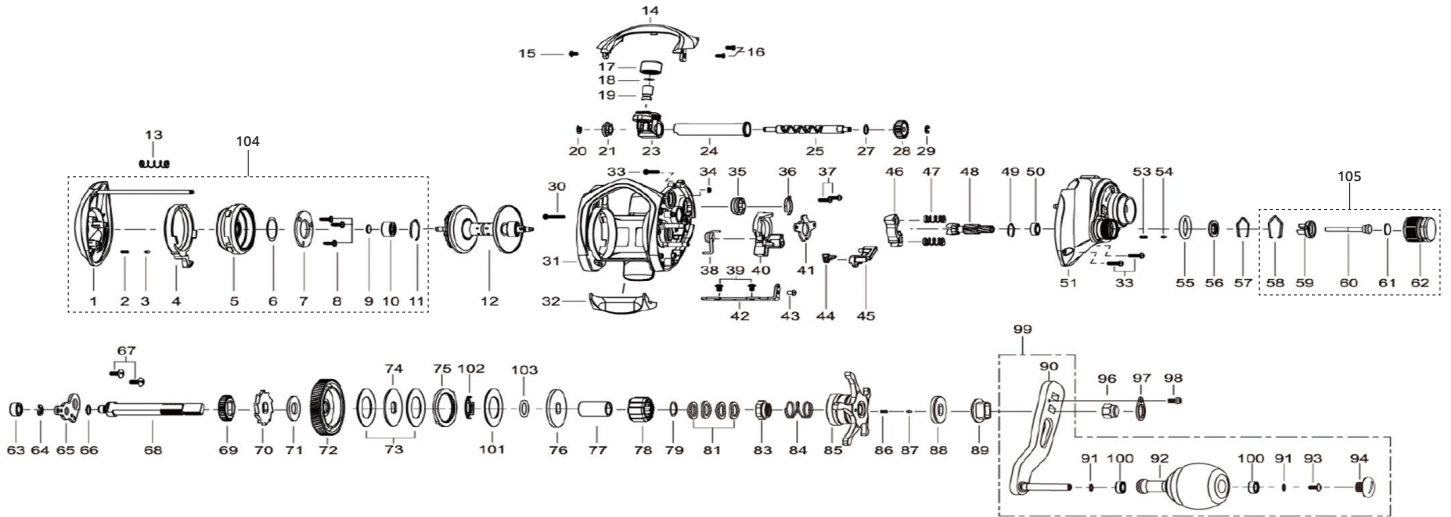

KEY NO	PARTS NAME
No.1	Palm Side Cover
No.2	Coil Spring
No.3	Pin
No.4	Lock Lever
No.5	Spool Cover ASSY
No.6	Washer
No.7	Plate
No.8	Tap Screw
No.9	Washer
No.10	Ball Bearing
No.11	Ring
No.12	Spool ASSY(1BB)
No.13	Coil Spring
No.14	Front Support
No.15	Screw
No.16	Screw
No.17	Nut
No.18	Washer
No.19	Level Wind Pin
No.20	Retainer
No.21	Bush
No.22	
No.23	Level Wind ASSY
No.24	Pipe
No.25	Worm Shaft
No.26	
No.27	Washer
No.28	Worm Pinion
No.29	Retainer
No.30	Screw
No.31	Frame ASSY
No.32	Thumb Bar
No.33	Screw
No.34	Retainer
No.35	Line Memory Knob

KEY NO	PARTS NAME
No.36	Click Spring
No.37	Screw
No.38	Spring
No.39	Tap Screw
No.40	Clutch Cam
No.41	Cam Plate
No.42	Clutch Link
No.43	Tap Screw
No.44	Spring
No.45	Kick Lever
No.46	Clutch
No.47	Coil Spring
No.48	Pinion
No.49	Ring
No.50	Ball Bearing
No.51	② Gear Side Cover ASSY
No.52	
No.53	Coil Spring
No.54	Click Pin
No.55	O-Ring
No.56	Click Plate
No.57	Retainer
No.58	Ring
No.59	Control Plate
No.60	Tension Shaft
No.61	Washer
No.62	Tension Knob
No.63	Ball Bearing
No.64	Retainer
No.65	Bearing Plate
No.66	Washer
No.67	Screw
No.68	Gear Metal
No.69	Gear
No.70	Ratchet

KEY NO	PARTS NAME
No.71	Washer
No.72	Drive Gear
No.73	Washer-L
No.74	Washer-D
No.75	Washer-A
No.76	Washer-D
No.77	Sleeve
No.78	② One Way Clutch
No.79	Washer
No.80	
No.81	Spring Washer
No.82	
No.83	Drag Nut
No.84	Coil Spring
No.85	Star Drag ASSY
No.86	Coil Spring
No.87	Click Pin
No.88	Click Plate
No.89	Adaptor
No.90	Handle Arm ASSY
No.91	Washer
No.92	Handle Knob ASSY
No.93	Screw
No.94	Handle Knob Cap
No.95	
No.96	Nut
No.97	Retainer
No.98	Screw
No.99	③ Handle ASSY
No.100	Bush
No.101	Washer-L
No.102	Click Holder ASSY
No.103	O-Ring
No.104	① Palm Side Cover ASSY
No.105	④ Tension Knob ASSY