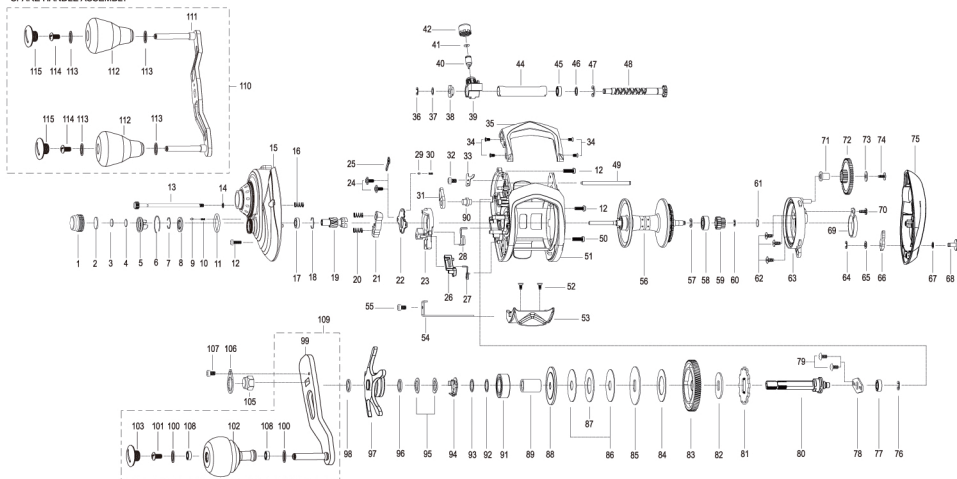

*SPARE HANDLE ASSEMBLY

Key No.	Part No.	Part Name
1	5K338303	TENSION KNOB
2	6K177001	WASHER
3	6K164601	WASHER
4	6K164605	WASHER
5	5K201201	CONTROL PLATE
6	5K201301	RING
7	6K394501	RETAINER
8	5K201401	CLICK PLATE
9	5K201501	CLICK PIN
10	5K201601	COIL SPRING
11	6K904901	O-RING
12	6K129505	SCREW
13	5K326401	THUMB SCREW
14	6K204604	WASHER
15	5K330314	GEAR SIDE COVER ASSEMBLY (ONE WAY CLUTCH)
16	5K255501	COIL SPRING
17	6K170604	BALL BEARING
18	6K170701	RING
19	5K324902	PINION
20	5K337001	COIL SPRING
21	5K330201	CLUTCH
22	5K324201	CAM PLATE
23	5K330001	CLUTCH CAM
24	6K723501	SCREW
25	5K307101	PLATE
26	5K325901	KICK LEVER
27	5K217002	SPRING
28	5K218102	SPRING
29	6K979701	PIN
30	6K979802	COIL SPRING
31	5K323701	STOPPER ASSEMBLY
32	6K797201	SCREW
33	5K234901	PLATE
34	6K314101	SCREW
35	5K330105	FRONT SUPPORT
36	63205901	RETAINER
37	6K161802	WASHER
38	5K028501	BUSH
39	5K212201	LEVEL WIND ASSEMBLY
40	6K256506	LEVEL WIND PIN
41	6K148802	WASHER
42	6K704403	NUT
44	5K323501	PIPE
45	5K005901	BUSH
46	6E096504	WASHER
47	6K772101	RETAINER
48	5K327901	WORK SHAFT ASSEMBLY
49	5K324601	PILLAR
50	63511118	SCREW
51	5K329708	FRAME ASSEMBLY
52	6K395603	TAP SCREW
53	5K323602	THUMB BAR
54	5K324101	CLUTCH LINK
55	6K723503	SCREW
56	5K327006	SPOOL ASSEMBLY (1 BALL BEARING)
57	63201402	RETAINER
58	5K126105	BALL BEARING
59	5K327401	SPOOL PINION

Key No.	Part No.	Part Name
60	6B339801	RETAINER
61	6K164605	WASHER
62	63535902	SCREW
63	5K330602	SPOOL COVER ASSEMBLY
64	63205901	RETAINER
65	6K164404	WASHER
66	5K215601	CLICK CLAW
67	6K148904	WASHER
68	5K215704	CLICK LEVER
69	5K216102	CLICK LEAF SPRING
70	6K494001	SCREW
71	5K216001	COLLAR
72	5K327801	IDLE GEAR
73	6B924906	WASHER
74	6K787601	TAP SCREW
75	5K330506	PALM SIDE COVER
76	63201402	RETAINER
77	6K170604	BALL BEARING
78	5K324501	BEARING PLATE
79	6K398603	SCREW
80	5K324402	GEAR METAL
81	5K325001	RATCHET
82	5K325101	WASHER
83	5K325202	DRIVE GEAR
84	5K325301	WASHER-L1
85	5K325401	WASHER-D1
86	5K325501	WASHER-L2
87	5K325601	WASHER-A
88	5K325701	WASHER-D2
89	6K896725	SLEEVE
90	5K328501	PIN
91	6K582205	BALL BEARING
92	6K177302	WASHER
93	6K177301	WASHER
94	6K259201	LEAF SPRING ASSEMBLY
95	5K027201	SPRING WASHER
96	6K193601	WASHER
97	5K326515	STAR DRAG ASSEMBLY
98	5K199101	WASHER
99	5K001124	HANDLE ARM ASSEMBLY
100	6E096506	WASHER
101	63516111	SCREW
102	5K350606	HANDLE KNOB ASSEMBLY
103	5K332305	HANDLE KNOB CAP
105	5K181817	NUT
106	5K005024	RETAINER
107	63520413	SCREW
108	5K005901	BUSH
109	5K012435	HANDLE ASSEMBLY

*SPARE HANDLE ASSEMBLY

110	5K326706	HANDLE ASSEMBLY
111	5K328806	HANDLE ARM ASSEMBLY
112	5K356801	HANDLE KNOB ASSEMBLY
113	5K129201	WASHER
114	63511816	SCREW
115	5K154622	HANDLE KNOB CAP

※ワッシャーは調整、その他の理由により製造上の調整部品であるため個体差がございます。装着の有無ならびに厚さ、枚数の違いがあることを予めご了承ください。
※調整、その他の理由により、分解図や部品表が製品と一致しない場合がございます。また、部品内容について変更する場合がございますので、予めご了承ください。