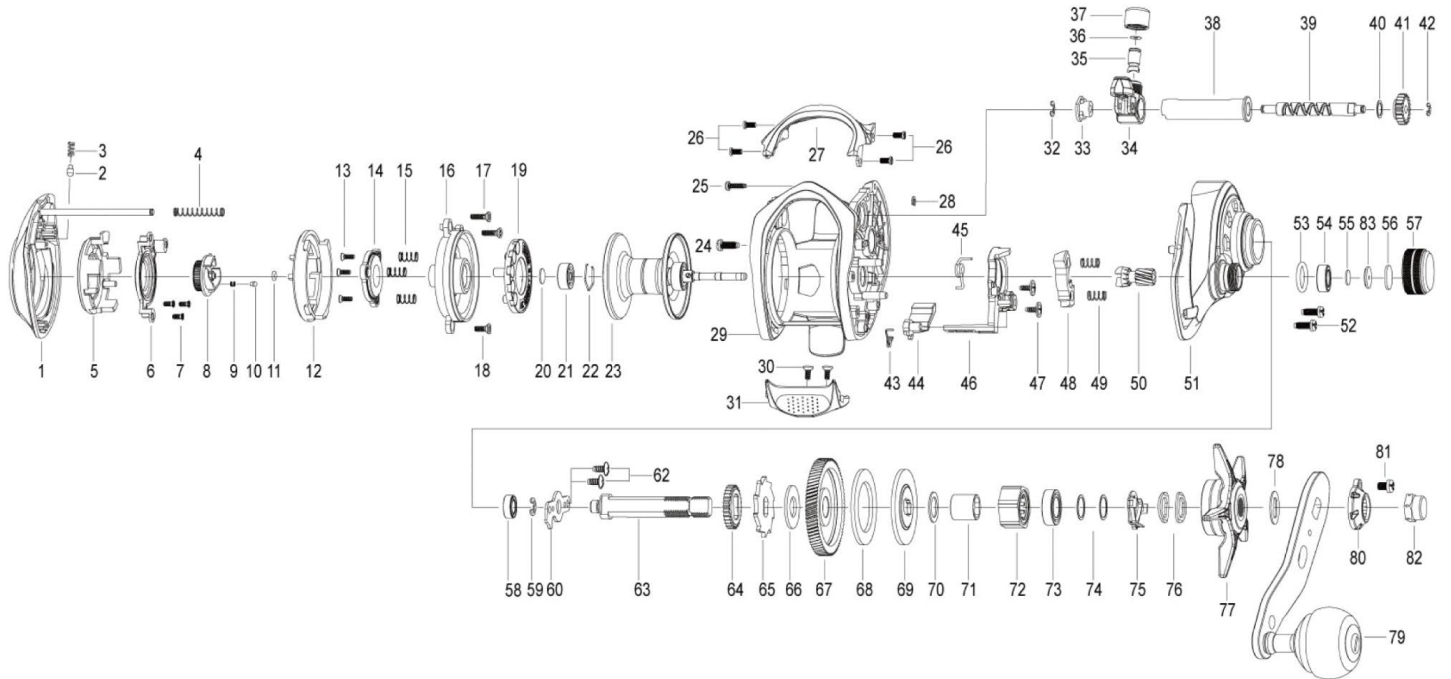

KEY NO	PARTS NAME
No.1	Palm Side Cover
No.2	Click Pin
No.3	Click Spring
No.4	Coil Spring
No.5	Locking Dial
No.6	Control Dial Support
No.7	Screw
No.8	Control Dial
No.9	Coil Spring
No.10	Pin
No.11	O-Ring
No.12	Lock Lever
No.13	Tap Screw
No.14	Slide Cam
No.15	Coil Spring
No.16	Spool Cover
No.17	Tap Screw
No.18	Tap Screw
No.19	Magnet Holder ASSY
No.20	Washer
No.21	Ball Bearing
No.22	Ring
No.23	Spool ASSY(One Ball Bearing)
No.24	Tap Screw
No.25	Tap Screw
No.26	Tap Screw
No.27	Front Support
No.28	Retainer
No.29	Frame

KEY NO	PARTS NAME
No.30	Tap Screw
No.31	Thumb Bar
No.32	Retainer
No.33	Bush
No.34	Level Wind ASSY
No.35	Level Wind Pin
No.36	Washer
No.37	Nut
No.38	Pipe
No.39	Worm Shaft
No.40	Washer
No.41	Worm Pinion
No.42	Retainer
No.43	Spring
No.44	Kick Lever
No.45	Spring
No.46	Clutch Cam
No.47	Tap Screw
No.48	Clutch
No.49	Coil Spring
No.50	Pinion
No.51	Gear Side Cover ASSY
No.52	Tap Screw
No.53	O-Ring
No.54	Bearing
No.55	Washer
No.56	Washer
No.57	Tension Knob
No.58	Ball Bearing