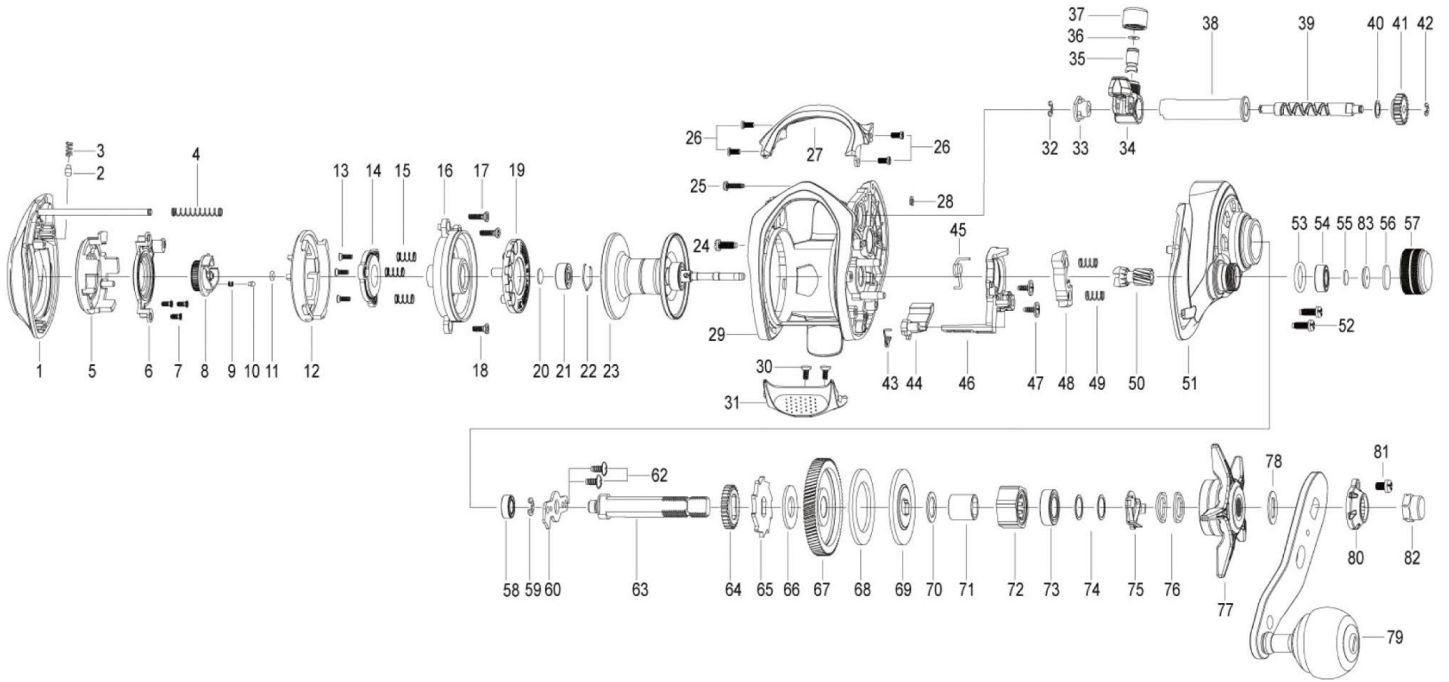

KEY NO	PARTS NAME
No.1	Palm Side Cover
No.2	Click Pin
No.3	Click Spring
No.4	Coil Spring
No.5	Locking Dial
No.6	Control Dial Support
No.7	Screw
No.8	Control Dial
No.9	Coil Spring
No.10	Pin
No.11	O-Ring
No.12	Lock Lever
No.13	Tap Screw
No.14	Slide Cam
No.15	Coil Spring
No.16	Spool Cover
No.17	Tap Screw
No.18	Tap Screw
No.19	Magnet Holder ASSY
No.20	Washer
No.21	Ball Bearing
No.22	Ring
No.23	Spool ASSY(One Ball Bearing)
No.24	Tap Screw
No.25	Tap Screw
No.26	Tap Screw
No.27	Front Support
No.28	Retainer
No.29	Frame

KEY NO	PARTS NAME
No.30	Tap Screw
No.31	Thumb Bar
No.32	Retainer
No.33	Bush
No.34	Level Wind ASSY
No.35	Level Wind Pin
No.36	Washer
No.37	Nut
No.38	Pipe
No.39	Worm Shaft
No.40	Washer
No.41	Worm Pinion
No.42	Retainer
No.43	Spring
No.44	Kick Lever
No.45	Spring
No.46	Clutch Cam
No.47	Tap Screw
No.48	Clutch
No.49	Coil Spring
No.50	Pinion
No.51	Gear Side Cover ASSY
No.52	Tap Screw
No.53	O-Ring
No.54	Bearing
No.55	Washer
No.56	Washer
No.57	Tension Knob
No.58	Ball Bearing