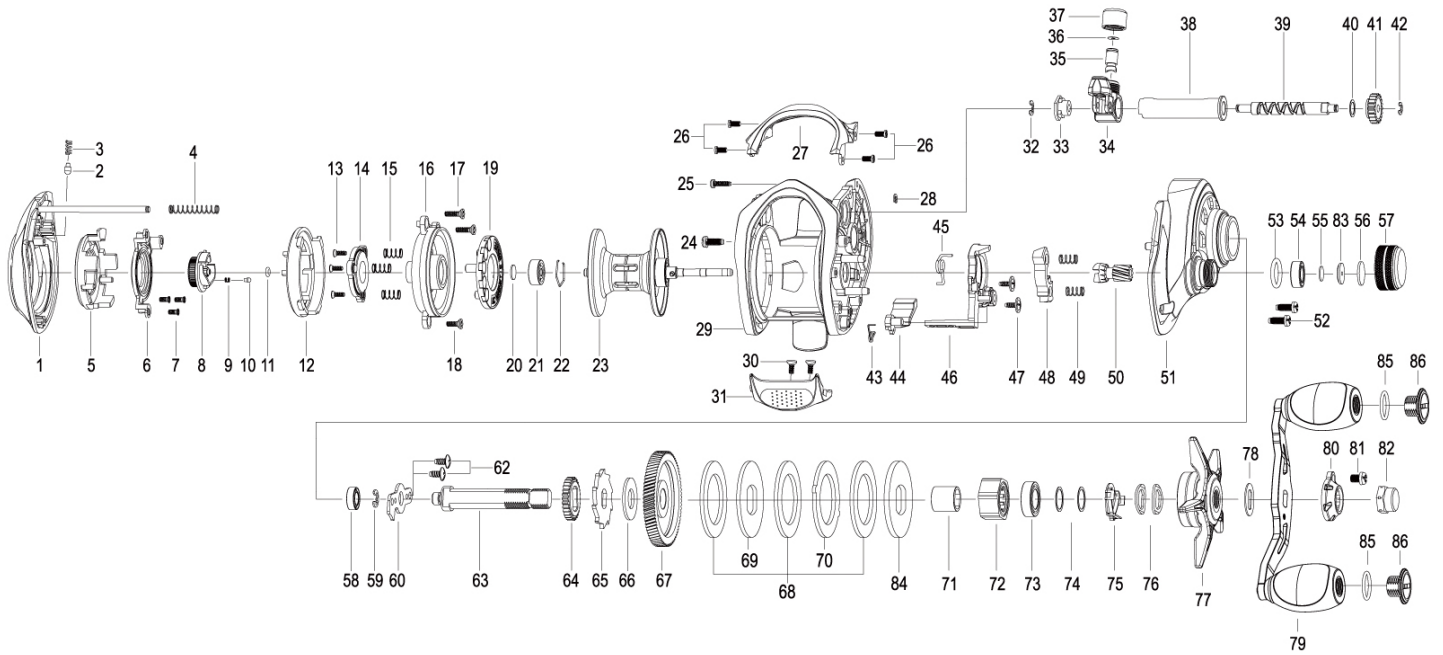

KEY NO	PARTS NAME
No.1	Palm Side Cover
No.2	Click Pin
No.3	Click Spring
No.4	Coil Spring
No.5	Locking Dial
No.6	Control Dial Support
No.7	Screw
No.8	Control Dial
No.9	Coil Spring
No.10	Pin
No.11	O-Ring
No.12	Lock Lever
No.13	Tap Screw
No.14	Slide Cam
No.15	Coil Spring
No.16	Spool Cover
No.17	Tap Screw
No.18	Tap Screw
No.19	Magnet Holder ASSY
No.20	Washer
No.21	Ball Bearing
No.22	Ring
No.23	Spool ASSY(One Ball Bearing)
No.24	Tap Screw
No.25	Tap Screw
No.26	Tap Screw
No.27	Front Support
No.28	Retainer
No.29	Frame
No.30	Tap Screw

KEY NO	PARTS NAME
No.31	Thumb Bar
No.32	Retainer
No.33	Bush
No.34	Level Wind ASSY
No.35	Level Wind Pin
No.36	Washer
No.37	Nut
No.38	Pipe
No.39	Worm Shaft
No.40	Washer
No.41	Worm Pinion
No.42	Retainer
No.43	Spring
No.44	Kick Lever
No.45	Spring
No.46	Clutch Cam
No.47	Tap Screw
No.48	Clutch
No.49	Coil Spring
No.50	Pinion
No.51	Gear Side Cover ASSY
No.52	Tap Screw
No.53	O-Ring
No.54	Bearing
No.55	Washer
No.56	Washer
No.57	Tension Knob
No.58	Ball Bearing
No.59	Retainer
No.60	Bearing Plate