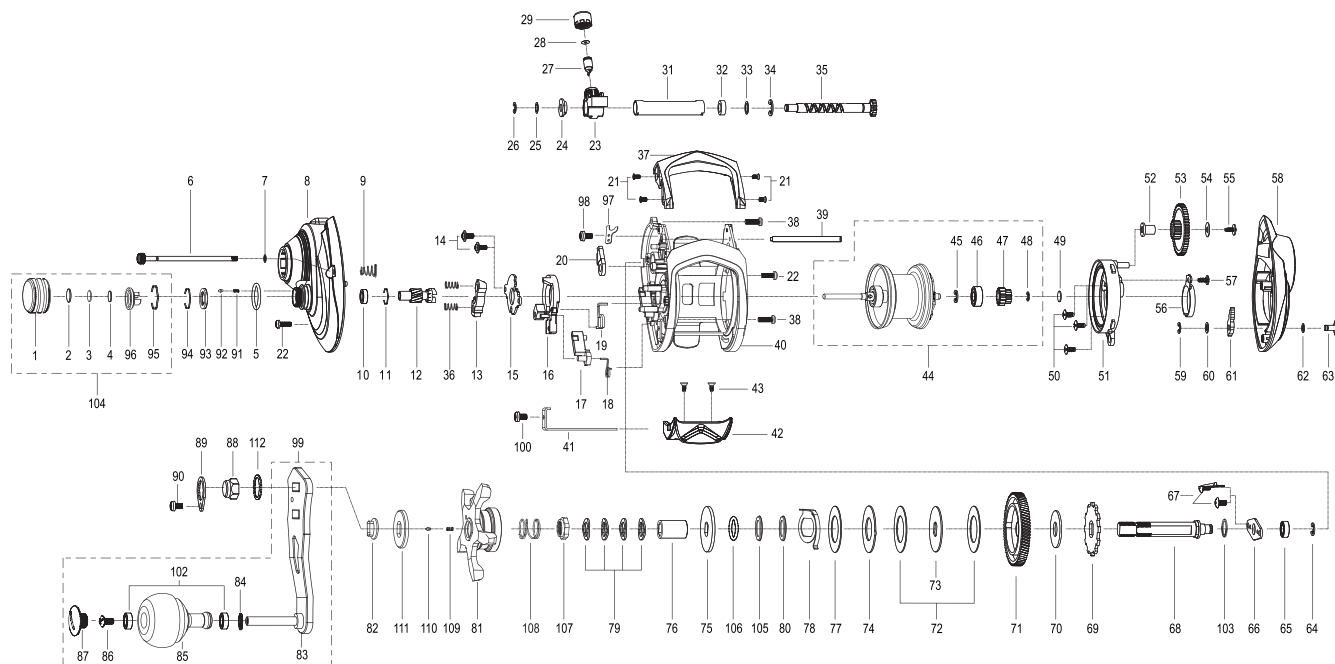

Key No.	Part No.	Part Name	Key No.	Part No.	Part Name
1	5K209228	Tension Knob	57	6K494001	Screw
2	6K709201	Washer	58	5K230318	Palm Side Cover
3	6K164601	Washer	59	63205901	Retainer
4	6K164605	Washer	60	6K164404	Washer
5	6K904901	O-Ring	61	5K215601	Click Claw
6	5K214401	Thumb Screw	62	6K148904	Washer
7	6K204604	Washer	63	5K215704	Click Lever
8	5K217341	Gear Side Cover Assembly (One Way Clutch)	64	63205901	Retainer
9	5K255501	Coil Spring	65	6K170604	Ball Bearing
10	6K304004	Ball Bearing	66	5K213302	Bearing Plate
11	6K170701	Ring	67	6K398603	Screw
12	5K213502	Pinion	68	5K489102	Gear Metal
13	5K390301	Clutch	69	5K213602	Ratchet
14	6K723501	Screw	70	5K235101	Washer
15	5K212902	Cam Plate	71	5K491002	Drive Gear
16	5K217101	Clutch Cam	72	5K238302	Washer-L
17	5K216901	Kick Lever	73	5K238501	Washer-D
18	5K217001	Spring	74	5K462601	Washer-A
19	5K218101	Spring	75	5K238603	Washer-D
20	5K214502	Stopper Assembly	76	6K896729	Sleeve
21	6K314101	Screw	77	5K238303	Washer-L
22	6K311307	Screw	78	5K478201	Click Spring
23	5K212201	Lever Wind Assembly	79	5K027201	Spring Washer
24	5K028501	Bush	80	6K177302	Washer
25	6K161803	Washer	81	5K357612	Star Drag Assembly
26	63205901	Retainer	82	5K404201	Adaptor
27	6K256506	Lever Wind Pin	83	5K404302	Handle Arm Assembly
28	6K148803	Washer	84	6E096501	Washer
29	6K704403	Lever Wind Nut	85	5K390802	Handle Knob Assembly
31	5K212101	Pipe	86	63516111	Screw
32	5K005901	Bush	87	5K332323	Handle Knob Cap
33	6E096503	Washer	88	5K231916	Nut
34	6K772101	Retainer	89	5K005012	Retainer
35	5K489601	Worm Shaft Assembly	90	63520407	Screw
36	5K337001	Coil Spring	91	5K201501	Click Pin
37	5K217206	Front Support	92	5K201601	Coil Spring
38	63511113	Screw	93	5K201401	Click Plate
39	5K212502	Pillar	94	6K394501	Retainer
40	5K216747	Frame Assembly	95	5K201301	Ring
41	5K213001	Clutch Link	96	5K201201	Control Plate
42	5K212701	Thumb Bar	97	5K234901	Plate
43	6K395601	Tap Screw	98	6K797201	Screw
44	5K489201	Spool Assembly	99	5K300028	Handle Assembly
45	63201402	Retainer	100	5K047002	Tap Screw
46	5K126105	Ball Bearing	102	5K005901	Bush
47	5K215101	Spool Pinion	103	6K152905	Washer
48	6B339801	Retainer	104	5K403233	Tension Knob Assembly
49	6K164605	Washer	105	6K177301	Washer
50	63535902	Screw	106	5K098001	O-Ring
51	5K217903	Spool Cover Assembly	107	5K252106	Drag Nut
52	5K216001	Collar	108	5K252201	Coil Spring
53	6K163501	Gear	109	5K274701	Coil Spring
54	6B924906	Washer	110	5K201501	Click Pin
55	6K787601	Tap Screw	111	5K359301	Click Plate
56	5K216102	Click Leaf Spring	112	5K199201	Washer

※ワッシャーは調整、その他の理由により製造上の調整部品であるため個体差がございます。装着の有無ならびに厚さ、枚数の違いがあることを予めご了承ください。
※調整、その他の理由により、分解図や部品表が製品と一致しない場合がございます。また、部品内容について変更する場合がございますので、予めご了承ください。